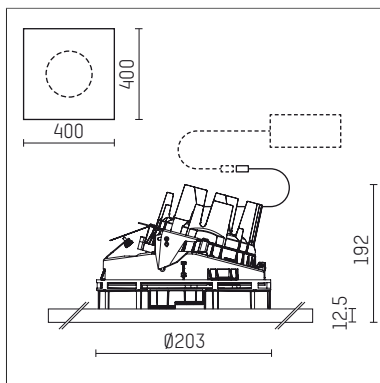

## 108 322 03 910 P | white

complx.200 | insider  
directional spotlight  
LED | 37 W 3000 K

- directional spotlight complx.200 insider
- with plasterboard panel and integrated installation frame
- with LED 3400 lm
- colour temperature: 3000 K
- colour rendering index: CRI >90
- L90 / B10 (50.000h)
- SDCM < 2
- net luminous flux: 2500 lm
- total load: 37 W
- luminous efficacy: 67,6 lm/W
- rotationsymmetrical light distribution, medium
- aluminium darklight reflector, mirror finish anodized
- safety-rope for reflector modules
- beam angle: 25 °
- with external LED power unit, electronic, 220-240 V, 0/50/60 Hz
- temperature-controlled LED circuit board (NTC)
- power supply: supply cord with plug connection 2x5x2,5 mm², length: 360 mm
- suitable for through wiring
- housing of die cast aluminium
- safety glass, clear
- recessing ring of die cast aluminium
- length: 400 mm, width: 400 mm, height: 177 mm
- diameter: 203 mm
- recessing depth: 192 mm, ceiling thickness: 12.5 mm
- rotatable 360°, fixable setting, 0°-30° tiltable, fixable setting
- weight: 0 kg
- protection rating: IP20
- protection class I
- 5 years Hoffmeister warranty
- Made in Germany
- certificates: manufactured according to DIN VDE 0711 / EN 60598, CE
- colour: white (RAL9016)
- 108 322 03 910 P