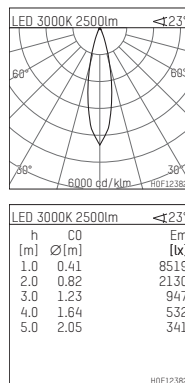

## 108 322 03 910 P | white

complx.200 | insider  
directional spotlight  
LED | 37 W 3000 K

- directional spotlight complx.200 insider
- with plasterboard panel and integrated installation frame
- with LED 3400 lm
- colour temperature: 3000 K
- colour rendering index: CRI >90
- L90 / B10 (50.000h)
- SDCM < 2
- net luminous flux: 2500 lm
- total load: 37 W
- luminous efficacy: 67,6 lm/W
- rotationsymmetrical light distribution, medium
- aluminium darklight reflector, mirror finish anodized
- safety-rope for reflector modules
- beam angle: 25 °
- with external LED power unit, electronic, 220-240 V, 0/50/60 Hz
- temperature-controlled LED circuit board (NTC)
- power supply: supply cord with plug connection 2x5x2,5 mm², length: 360 mm
- suitable for through wiring
- housing of die cast aluminium
- safety glass, clear
- recessing ring of die cast aluminium
- length: 400 mm, width: 400 mm, height: 177 mm
- diameter: 203 mm
- recessing depth: 192 mm, ceiling thickness: 12.5 mm
- rotatable 360°, fixable setting, 0°-30° tiltable, fixable setting
- weight: 0 kg
- protection rating: IP20
- protection class I
- 5 years Hoffmeister warranty
- Made in Germany
- certificates: manufactured according to DIN VDE 0711 / EN 60598, CE
- colour: white (RAL9016)
- 108 322 03 910 P