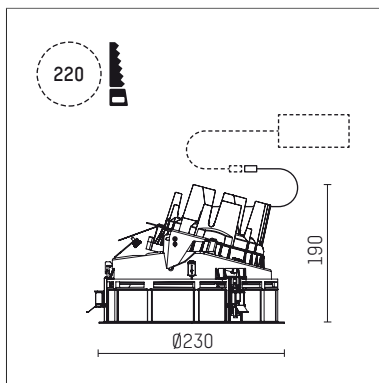

108 322 03 910 RD | white

complx.200 | rim
directional spotlight
LED | 37 W 3000 K

- directional spotlight complx.200 rim
- with a rim projecting over the ceiling
- for installation into suspended ceilings
- with LED 3400 lm
- colour temperature: 3000 K
- colour rendering index: CRI >90
- L90 / B10 (50.000h)
- SDCM < 2
- net luminous flux: 2500 lm
- total load: 37 W
- luminous efficacy: 67,6 lm/W
- rotationsymmetrical light distribution, medium
- aluminium darklight reflector, mirror finish anodized
- safety-rope for reflector modules
- beam angle: 25 °
- with external LED power unit, electronic (DALI), 220-240 V, 0/50/60 Hz
- temperature-controlled LED circuit board (NTC)
- dimmable
- dimming range: 100-1 %
- power supply: supply cord with plug connection 2x5x2,5 mm², length: 360 mm
- housing of die cast aluminium
- safety glass, clear
- recessing ring of die cast aluminium
- height: 175 mm
- diameter: 230 mm, recessing diameter: 220 mm
- recessing depth: 190 mm, ceiling thickness: 1-35 mm
- rotatable 360°, fixable setting, 0°-30° tilttable, fixable setting
- weight: 2,36 kg
- protection rating: IP20
- protection class I
- 5 years Hoffmeister warranty
- Made in Germany
- certificates: manufactured according to DIN VDE 0711 / EN 60598, CE
- colour: white (RAL9016)
- 108 322 03 910 RD
