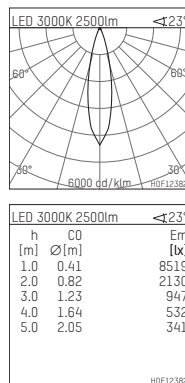

108 322 03 910 RD | white

complx.200 | rim
directional spotlight
LED | 37 W 3000 K

- directional spotlight complx.200 rim
- with a rim projecting over the ceiling
- for installation into suspended ceilings
- with LED 3400 lm
- colour temperature: 3000 K
- colour rendering index: CRI >90
- L90 / B10 (50.000h)
- SDCM < 2
- net luminous flux: 2500 lm
- total load: 37 W
- luminous efficacy: 67,6 lm/W
- rotationsymmetrical light distribution, medium
- aluminium darklight reflector, mirror finish anodized
- safety-rope for reflector modules
- beam angle: 25 °
- with external LED power unit, electronic (DALI), 220-240 V, 0/50/60 Hz
- temperature-controlled LED circuit board (NTC)
- dimmable
- dimming range: 100-1 %
- power supply: supply cord with plug connection 2x5x2,5 mm², length: 360 mm
- housing of die cast aluminium
- safety glass, clear
- recessing ring of die cast aluminium
- height: 175 mm
- diameter: 230 mm, recessing diameter: 220 mm
- recessing depth: 190 mm, ceiling thickness: 1-35 mm
- rotatable 360°, fixable setting, 0°-30° tilttable, fixable setting
- weight: 2,36 kg
- protection rating: IP20
- protection class I
- 5 years Hoffmeister warranty
- Made in Germany
- certificates: manufactured according to DIN VDE 0711 / EN 60598, CE
- colour: white (RAL9016)
- 108 322 03 910 RD
