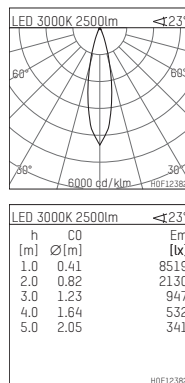

## 108 322 03 910 R | white

complx.200 | rim  
directional spotlight  
LED | 37 W 3000 K

- directional spotlight complx.200 rim
- with a rim projecting over the ceiling
- for installation into suspended ceilings
- with LED 3400 lm
- colour temperature: 3000 K
- colour rendering index: CRI >90
- L90 / B10 (50.000h)
- SDCM < 2
- net luminous flux: 2500 lm
- total load: 37 W
- luminous efficacy: 67,6 lm/W
- rotationsymmetrical light distribution, medium
- aluminium darklight reflector, mirror finish anodized
- safety-rope for reflector modules
- beam angle: 25 °
- with external LED power unit, electronic, 220-240 V, 0/50/60 Hz
- temperature-controlled LED circuit board (NTC)
- power supply: supply cord with plug connection 2x5x2,5 mm², length: 360 mm
- suitable for through wiring
- housing of die cast aluminium
- safety glass, clear
- recessing ring of die cast aluminium
- height: 175 mm
- diameter: 230 mm, recessing diameter: 220 mm
- recessing depth: 190 mm, ceiling thickness: 1-35 mm
- rotatable 360°, fixable setting, 0°-30° tiltable, fixable setting
- weight: 2,36 kg
- protection rating: IP20
- protection class I
- 5 years Hoffmeister warranty
- Made in Germany
- certificates: manufactured according to DIN VDE 0711 / EN 60598, CE
- colour: white (RAL9016)
- 108 322 03 910 R