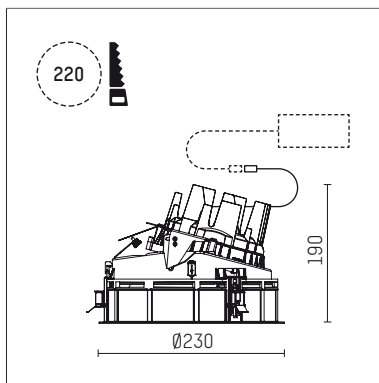

## 108 322 03 910 R | white

complx.200 | rim  
directional spotlight  
LED | 37 W 3000 K

- directional spotlight complx.200 rim
- with a rim projecting over the ceiling
- for installation into suspended ceilings
- with LED 3400 lm
- colour temperature: 3000 K
- colour rendering index: CRI >90
- L90 / B10 (50.000h)
- SDCM < 2
- net luminous flux: 2500 lm
- total load: 37 W
- luminous efficacy: 67,6 lm/W
- rotationsymmetrical light distribution, medium
- aluminium darklight reflector, mirror finish anodized
- safety-rope for reflector modules
- beam angle: 25 °
- with external LED power unit, electronic, 220-240 V, 0/50/60 Hz
- temperature-controlled LED circuit board (NTC)
- power supply: supply cord with plug connection 2x5x2,5 mm², length: 360 mm
- suitable for through wiring
- housing of die cast aluminium
- safety glass, clear
- recessing ring of die cast aluminium
- height: 175 mm
- diameter: 230 mm, recessing diameter: 220 mm
- recessing depth: 190 mm, ceiling thickness: 1-35 mm
- rotatable 360°, fixable setting, 0°-30° tiltable, fixable setting
- weight: 2,36 kg
- protection rating: IP20
- protection class I
- 5 years Hoffmeister warranty
- Made in Germany
- certificates: manufactured according to DIN VDE 0711 / EN 60598, CE
- colour: white (RAL9016)
- 108 322 03 910 R