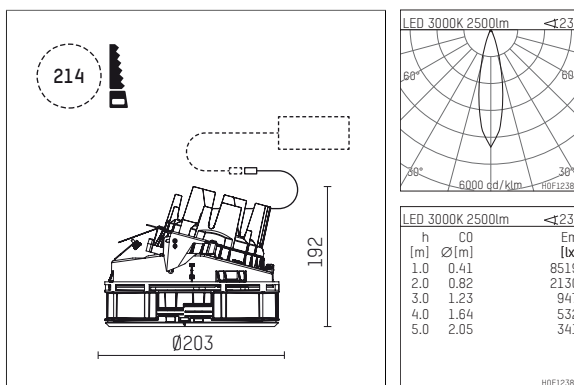

108 322 03 910 SD | white

complx.200 | insider
directional spotlight
LED | 37 W 3000 K

- directional spotlight complx.200 insider
- with ceiling-flush recessing ring
- for plastering into plasterboard ceilings
- with LED 3400 lm
- colour temperature: 3000 K
- colour rendering index: CRI >90
- L90 / B10 (50.000h)
- SDCM < 2
- net luminous flux: 2500 lm
- total load: 37 W
- luminous efficacy: 67,6 lm/W
- rotationsymmetrical light distribution, medium
- aluminium darklight reflector, mirror finish anodized
- safety-rope for reflector modules
- beam angle: 25 °
- with external LED power unit, electronic (DALI), 220-240 V, 0/50/60 Hz
- temperature-controlled LED circuit board (NTC)
- dimmable
- dimming range: 100-1 %
- power supply: supply cord with plug connection 2x5x2,5 mm², length: 360 mm
- housing of die cast aluminium
- safety glass, clear
- recessing ring of die cast aluminium
- height: 177 mm
- diameter: 203 mm
- recessing depth: 192 mm, ceiling thickness: for 12.5/15/18/20/25 mm
- rotatable 360°, fixable setting, 0°-30° tiltable, fixable setting
- weight: 2,3 kg
- protection rating: IP20
- protection class I
- 5 years Hoffmeister warranty
- Made in Germany
- certificates: manufactured according to DIN VDE 0711 / EN 60598, CE
- colour: white (RAL9016)
- 108 322 03 910 SD