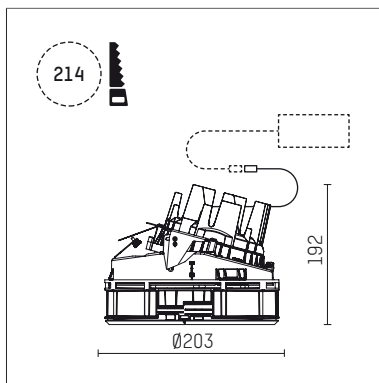

## 108 322 03 910 S | white

complx.200 | insider  
directional spotlight  
LED | 37 W 3000 K

- directional spotlight complx.200 insider
- with ceiling-flush recessing ring
- for plastering into plasterboard ceilings
- with LED 3400 lm
- colour temperature: 3000 K
- colour rendering index: CRI >90
- L90 / B10 (50.000h)
- SDCM < 2
- net luminous flux: 2500 lm
- total load: 37 W
- luminous efficacy: 67,6 lm/W
- rotationsymmetrical light distribution, medium
- aluminium darklight reflector, mirror finish anodized
- safety-rope for reflector modules
- beam angle: 25 °
- with external LED power unit, electronic, 220-240 V, 0/50/60 Hz
- temperature-controlled LED circuit board (NTC)
- power supply: supply cord with plug connection 2x5x2,5 mm², length: 360 mm
- suitable for through wiring
- housing of die cast aluminium
- safety glass, clear
- recessing ring of die cast aluminium
- height: 177 mm
- diameter: 203 mm
- recessing depth: 192 mm, ceiling thickness: for 12.5/15/18/20/25 mm
- rotatable 360°, fixable setting, 0°-30° tiltable, fixable setting
- weight: 2,3 kg
- protection rating: IP20
- protection class I
- 5 years Hoffmeister warranty
- Made in Germany
- certificates: manufactured according to DIN VDE 0711 / EN 60598, CE
- colour: white (RAL9016)
- 108 322 03 910 S