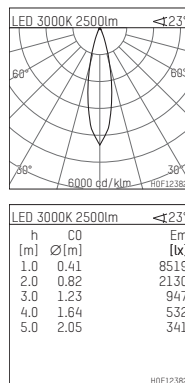

## 108 322 03 910 S | white

complx.200 | insider  
directional spotlight  
LED | 37 W 3000 K

- directional spotlight complx.200 insider
- with ceiling-flush recessing ring
- for plastering into plasterboard ceilings
- with LED 3400 lm
- colour temperature: 3000 K
- colour rendering index: CRI >90
- L90 / B10 (50.000h)
- SDCM < 2
- net luminous flux: 2500 lm
- total load: 37 W
- luminous efficacy: 67,6 lm/W
- rotationsymmetrical light distribution, medium
- aluminium darklight reflector, mirror finish anodized
- safety-rope for reflector modules
- beam angle: 25 °
- with external LED power unit, electronic, 220-240 V, 0/50/60 Hz
- temperature-controlled LED circuit board (NTC)
- power supply: supply cord with plug connection 2x5x2,5 mm², length: 360 mm
- suitable for through wiring
- housing of die cast aluminium
- safety glass, clear
- recessing ring of die cast aluminium
- height: 177 mm
- diameter: 203 mm
- recessing depth: 192 mm, ceiling thickness: for 12.5/15/18/20/25 mm
- rotatable 360°, fixable setting, 0°-30° tiltable, fixable setting
- weight: 2,3 kg
- protection rating: IP20
- protection class I
- 5 years Hoffmeister warranty
- Made in Germany
- certificates: manufactured according to DIN VDE 0711 / EN 60598, CE
- colour: white (RAL9016)
- 108 322 03 910 S