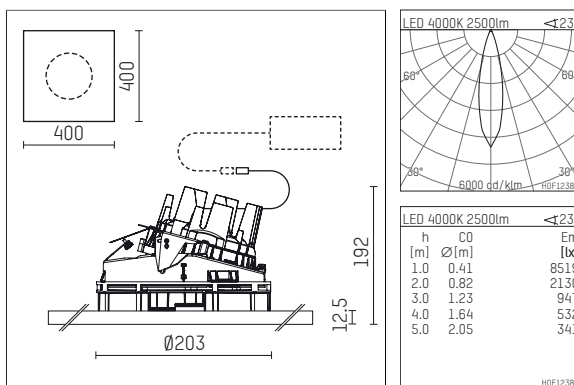

108 322 04 910 PD | white

complx.200 | insider
directional spotlight
LED | 37 W 4000 K

- directional spotlight complx.200 insider
- with plasterboard panel and integrated installation frame
- with LED 3400 lm
- colour temperature: 4000 K
- colour rendering index: CRI >80
- L90 / B10 (50.000h)
- SDCM < 3
- net luminous flux: 2500 lm
- total load: 37 W
- luminous efficacy: 67,6 lm/W
- rotationsymmetrical light distribution, medium
- aluminium darklight reflector, mirror finish anodized
- safety-rope for reflector modules
- beam angle: 25 °
- with external LED power unit, electronic (DALI), 220-240 V, 0/50/60 Hz
- temperature-controlled LED circuit board (NTC)
- dimmable
- dimming range: 100-1 %
- power supply: supply cord with plug connection 2x5x2,5 mm², length: 360 mm
- housing of die cast aluminium
- safety glass, clear
- recessing ring of die cast aluminium
- length: 400 mm, width: 400 mm, height: 177 mm
- diameter: 203 mm
- recessing depth: 192 mm, ceiling thickness: 12.5 mm
- rotatable 360°, fixable setting, 0°-30° tilttable, fixable setting
- weight: 0 kg
- protection rating: IP20
- protection class I
- 5 years Hoffmeister warranty
- Made in Germany
- certificates: manufactured according to DIN VDE 0711 / EN 60598, CE
- colour: white (RAL9016)
- 108 322 04 910 PD
