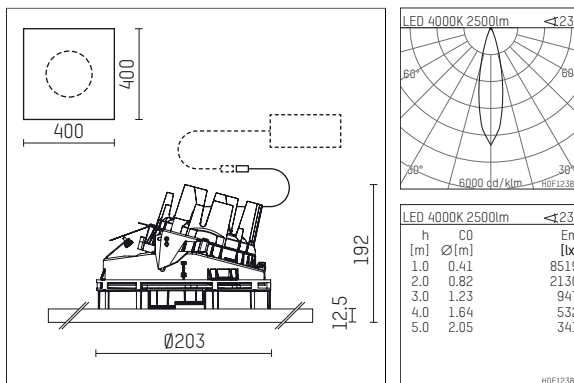

108 322 04 910 P | white

complx.200 | insider
directional spotlight
LED | 37 W 4000 K

- directional spotlight complx.200 insider
- with plasterboard panel and integrated installation frame
- with LED 3400 lm
- colour temperature: 4000 K
- colour rendering index: CRI >80
- L90 / B10 (50.000h)
- SDCM < 3
- net luminous flux: 2500 lm
- total load: 37 W
- luminous efficacy: 67,6 lm/W
- rotationsymmetrical light distribution, medium
- aluminium darklight reflector, mirror finish anodized
- safety-rope for reflector modules
- beam angle: 25 °
- with external LED power unit, electronic, 220-240 V, 0/50/60 Hz
- temperature-controlled LED circuit board (NTC)
- power supply: supply cord with plug connection 2x5x2,5 mm², length: 360 mm
- suitable for through wiring
- housing of die cast aluminium
- safety glass, clear
- recessing ring of die cast aluminium
- length: 400 mm, width: 400 mm, height: 177 mm
- diameter: 203 mm
- recessing depth: 192 mm, ceiling thickness: 12.5 mm
- rotatable 360°, fixable setting, 0°-30° tiltable, fixable setting
- weight: 0 kg
- protection rating: IP20
- protection class I
- 5 years Hoffmeister warranty
- Made in Germany
- certificates: manufactured according to DIN VDE 0711 / EN 60598, CE
- colour: white (RAL9016)
- 108 322 04 910 P