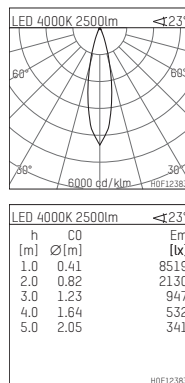

108 322 04 910 RD | white

complx.200 | rim
directional spotlight
LED | 37 W 4000 K

- directional spotlight complx.200 rim
- with a rim projecting over the ceiling
- for installation into suspended ceilings
- with LED 3400 lm
- colour temperature: 4000 K
- colour rendering index: CRI >80
- L90 / B10 (50.000h)
- SDCM < 3
- net luminous flux: 2500 lm
- total load: 37 W
- luminous efficacy: 67,6 lm/W
- rotationsymmetrical light distribution, medium
- aluminium darklight reflector, mirror finish anodized
- safety-rope for reflector modules
- beam angle: 25 °
- with external LED power unit, electronic (DALI), 220-240 V, 0/50/60 Hz
- temperature-controlled LED circuit board (NTC)
- dimmable
- dimming range: 100-1 %
- power supply: supply cord with plug connection 2x5x2,5 mm², length: 360 mm
- housing of die cast aluminium
- safety glass, clear
- recessing ring of die cast aluminium
- height: 175 mm
- diameter: 230 mm, recessing diameter: 220 mm
- recessing depth: 190 mm, ceiling thickness: 1-35 mm
- rotatable 360°, fixable setting, 0°-30° tilttable, fixable setting
- weight: 2,36 kg
- protection rating: IP20
- protection class I
- 5 years Hoffmeister warranty
- Made in Germany
- certificates: manufactured according to DIN VDE 0711 / EN 60598, CE
- colour: white (RAL9016)
- 108 322 04 910 RD
