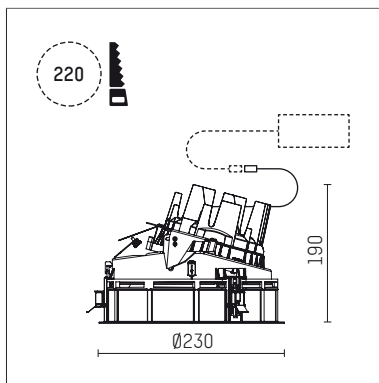

108 322 04 910 RD | white

complx.200 | rim
directional spotlight
LED | 37 W 4000 K

- directional spotlight complx.200 rim
- with a rim projecting over the ceiling
- for installation into suspended ceilings
- with LED 3400 lm
- colour temperature: 4000 K
- colour rendering index: CRI >80
- L90 / B10 (50.000h)
- SDCM < 3
- net luminous flux: 2500 lm
- total load: 37 W
- luminous efficacy: 67,6 lm/W
- rotationsymmetrical light distribution, medium
- aluminium darklight reflector, mirror finish anodized
- safety-rope for reflector modules
- beam angle: 25 °
- with external LED power unit, electronic (DALI), 220-240 V, 0/50/60 Hz
- temperature-controlled LED circuit board (NTC)
- dimmable
- dimming range: 100-1 %
- power supply: supply cord with plug connection 2x5x2,5 mm², length: 360 mm
- housing of die cast aluminium
- safety glass, clear
- recessing ring of die cast aluminium
- height: 175 mm
- diameter: 230 mm, recessing diameter: 220 mm
- recessing depth: 190 mm, ceiling thickness: 1-35 mm
- rotatable 360°, fixable setting, 0°-30° tilttable, fixable setting
- weight: 2,36 kg
- protection rating: IP20
- protection class I
- 5 years Hoffmeister warranty
- Made in Germany
- certificates: manufactured according to DIN VDE 0711 / EN 60598, CE
- colour: white (RAL9016)
- 108 322 04 910 RD
