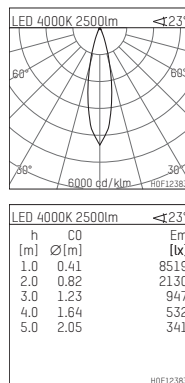

## 108 322 04 910 R | white

complx.200 | rim  
directional spotlight  
LED | 37 W 4000 K

- directional spotlight complx.200 rim
- with a rim projecting over the ceiling
- for installation into suspended ceilings
- with LED 3400 lm
- colour temperature: 4000 K
- colour rendering index: CRI >80
- L90 / B10 (50.000h)
- SDCM < 3
- net luminous flux: 2500 lm
- total load: 37 W
- luminous efficacy: 67,6 lm/W
- rotationsymmetrical light distribution, medium
- aluminium darklight reflector, mirror finish anodized
- safety-rope for reflector modules
- beam angle: 25 °
- with external LED power unit, electronic, 220-240 V, 0/50/60 Hz
- temperature-controlled LED circuit board (NTC)
- power supply: supply cord with plug connection 2x5x2,5 mm², length: 360 mm
- suitable for through wiring
- housing of die cast aluminium
- safety glass, clear
- recessing ring of die cast aluminium
- height: 175 mm
- diameter: 230 mm, recessing diameter: 220 mm
- recessing depth: 190 mm, ceiling thickness: 1-35 mm
- rotatable 360°, fixable setting, 0°-30° tiltable, fixable setting
- weight: 2,36 kg
- protection rating: IP20
- protection class I
- 5 years Hoffmeister warranty
- Made in Germany
- certificates: manufactured according to DIN VDE 0711 / EN 60598, CE
- colour: white (RAL9016)
- 108 322 04 910 R