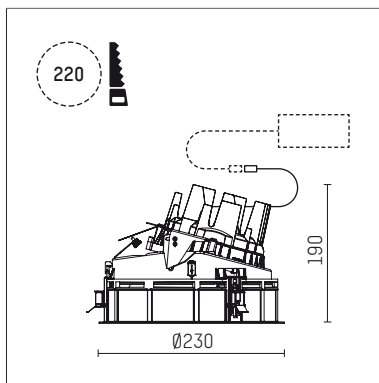

## 108 322 04 910 R | white

complx.200 | rim  
directional spotlight  
LED | 37 W 4000 K

- directional spotlight complx.200 rim
- with a rim projecting over the ceiling
- for installation into suspended ceilings
- with LED 3400 lm
- colour temperature: 4000 K
- colour rendering index: CRI >80
- L90 / B10 (50.000h)
- SDCM < 3
- net luminous flux: 2500 lm
- total load: 37 W
- luminous efficacy: 67,6 lm/W
- rotationsymmetrical light distribution, medium
- aluminium darklight reflector, mirror finish anodized
- safety-rope for reflector modules
- beam angle: 25 °
- with external LED power unit, electronic, 220-240 V, 0/50/60 Hz
- temperature-controlled LED circuit board (NTC)
- power supply: supply cord with plug connection 2x5x2,5 mm², length: 360 mm
- suitable for through wiring
- housing of die cast aluminium
- safety glass, clear
- recessing ring of die cast aluminium
- height: 175 mm
- diameter: 230 mm, recessing diameter: 220 mm
- recessing depth: 190 mm, ceiling thickness: 1-35 mm
- rotatable 360°, fixable setting, 0°-30° tiltable, fixable setting
- weight: 2,36 kg
- protection rating: IP20
- protection class I
- 5 years Hoffmeister warranty
- Made in Germany
- certificates: manufactured according to DIN VDE 0711 / EN 60598, CE
- colour: white (RAL9016)
- 108 322 04 910 R