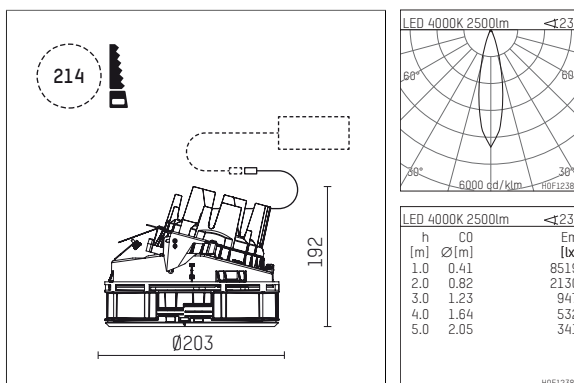

108 322 04 910 SD | white

complx.200 | insider
directional spotlight
LED | 37 W 4000 K

- directional spotlight complx.200 insider
- with ceiling-flush recessing ring
- for plastering into plasterboard ceilings
- with LED 3400 lm
- colour temperature: 4000 K
- colour rendering index: CRI >80
- L90 / B10 (50.000h)
- SDCM < 3
- net luminous flux: 2500 lm
- total load: 37 W
- luminous efficacy: 67,6 lm/W
- rotationsymmetrical light distribution, medium
- aluminium darklight reflector, mirror finish anodized
- safety-rope for reflector modules
- beam angle: 25 °
- with external LED power unit, electronic (DALI), 220-240 V, 0/50/60 Hz
- temperature-controlled LED circuit board (NTC)
- dimmable
- dimming range: 100-1 %
- power supply: supply cord with plug connection 2x5x2,5 mm², length: 360 mm
- housing of die cast aluminium
- safety glass, clear
- recessing ring of die cast aluminium
- height: 177 mm
- diameter: 203 mm
- recessing depth: 192 mm, ceiling thickness: for 12.5/15/18/20/25 mm
- rotatable 360°, fixable setting, 0°-30° tiltable, fixable setting
- weight: 2,3 kg
- protection rating: IP20
- protection class I
- 5 years Hoffmeister warranty
- Made in Germany
- certificates: manufactured according to DIN VDE 0711 / EN 60598, CE
- colour: white (RAL9016)
- 108 322 04 910 SD