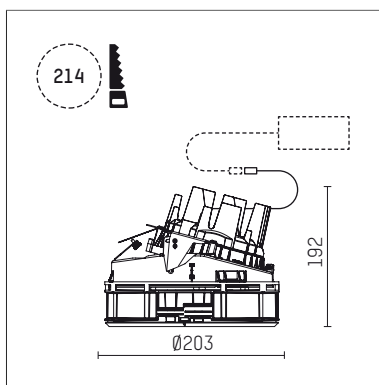

108 322 04 910 S | white

complx.200 | insider
directional spotlight
LED | 37 W 4000 K

- directional spotlight complx.200 insider
- with ceiling-flush recessing ring
- for plastering into plasterboard ceilings
- with LED 3400 lm
- colour temperature: 4000 K
- colour rendering index: CRI >80
- L90 / B10 (50.000h)
- SDCM < 3
- net luminous flux: 2500 lm
- total load: 37 W
- luminous efficacy: 67,6 lm/W
- rotationsymmetrical light distribution, medium
- aluminium darklight reflector, mirror finish anodized
- safety-rope for reflector modules
- beam angle: 25 °
- with external LED power unit, electronic, 220-240 V, 0/50/60 Hz
- temperature-controlled LED circuit board (NTC)
- power supply: supply cord with plug connection 2x5x2,5 mm², length: 360 mm
- suitable for through wiring
- housing of die cast aluminium
- safety glass, clear
- recessing ring of die cast aluminium
- height: 177 mm
- diameter: 203 mm
- recessing depth: 192 mm, ceiling thickness: for 12.5/15/18/20/25 mm
- rotatable 360°, fixable setting, 0°-30° tiltable, fixable setting
- weight: 2,3 kg
- protection rating: IP20
- protection class I
- 5 years Hoffmeister warranty
- Made in Germany
- certificates: manufactured according to DIN VDE 0711 / EN 60598, CE
- colour: white (RAL9016)
- 108 322 04 910 S
