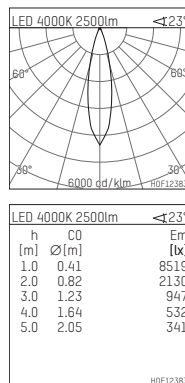

108 322 04 910 S | white

complx.200 | insider
directional spotlight
LED | 37 W 4000 K

- directional spotlight complx.200 insider
- with ceiling-flush recessing ring
- for plastering into plasterboard ceilings
- with LED 3400 lm
- colour temperature: 4000 K
- colour rendering index: CRI >80
- L90 / B10 (50.000h)
- SDCM < 3
- net luminous flux: 2500 lm
- total load: 37 W
- luminous efficacy: 67,6 lm/W
- rotationsymmetrical light distribution, medium
- aluminium darklight reflector, mirror finish anodized
- safety-rope for reflector modules
- beam angle: 25 °
- with external LED power unit, electronic, 220-240 V, 0/50/60 Hz
- temperature-controlled LED circuit board (NTC)
- power supply: supply cord with plug connection 2x5x2,5 mm², length: 360 mm
- suitable for through wiring
- housing of die cast aluminium
- safety glass, clear
- recessing ring of die cast aluminium
- height: 177 mm
- diameter: 203 mm
- recessing depth: 192 mm, ceiling thickness: for 12.5/15/18/20/25 mm
- rotatable 360°, fixable setting, 0°-30° tiltable, fixable setting
- weight: 2,3 kg
- protection rating: IP20
- protection class I
- 5 years Hoffmeister warranty
- Made in Germany
- certificates: manufactured according to DIN VDE 0711 / EN 60598, CE
- colour: white (RAL9016)
- 108 322 04 910 S
