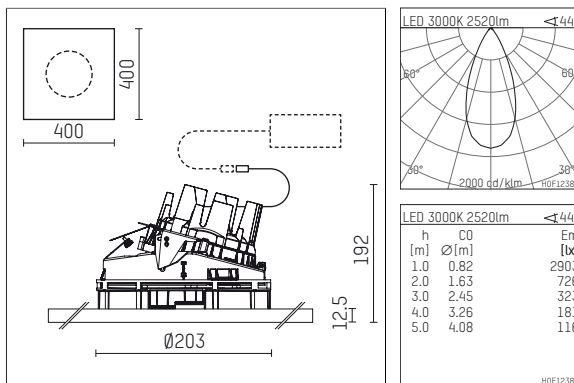

108 323 03 910 PD | white

complx.200 | insider
directional spotlight
LED | 37 W 3000 K

- directional spotlight complx.200 insider
- with plasterboard panel and integrated installation frame
- with LED 3400 lm
- colour temperature: 3000 K
- colour rendering index: CRI >90
- L90 / B10 (50.000h)
- SDCM < 2
- net luminous flux: 2520 lm
- total load: 37 W
- luminous efficacy: 68,1 lm/W
- rotationsymmetrical light distribution, flood
- aluminium darklight reflector, mirror finish anodized
- safety-rope for reflector modules
- beam angle: 45 °
- with external LED power unit, electronic (DALI), 220-240 V, 0/50/60 Hz
- temperature-controlled LED circuit board (NTC)
- dimmable
- dimming range: 100-1 %
- power supply: supply cord with plug connection 2x5x2,5 mm², length: 360 mm
- housing of die cast aluminium
- microprismatic filter with very high rate of light transmission
- recessing ring of die cast aluminium
- length: 400 mm, width: 400 mm, height: 177 mm
- diameter: 203 mm
- recessing depth: 192 mm, ceiling thickness: 12.5 mm
- rotatable 360°, fixable setting, 0°-30° tiltable, fixable setting
- weight: 0 kg
- protection rating: IP20
- protection class I
- 5 years Hoffmeister warranty
- Made in Germany
- certificates: manufactured according to DIN VDE 0711 / EN 60598, CE
- colour: white (RAL9016)
- 108 323 03 910 PD