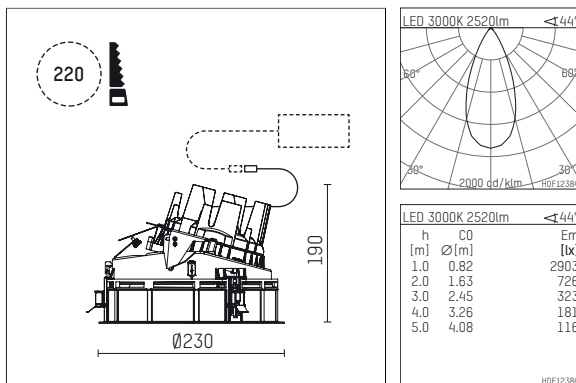

## 108 323 03 910 RD | white

complx.200 | rim  
directional spotlight  
LED | 37 W 3000 K

- directional spotlight complx.200 rim
- with a rim projecting over the ceiling
- for installation into suspended ceilings
- with LED 3400 lm
- colour temperature: 3000 K
- colour rendering index: CRI >90
- L90 / B10 (50.000h)
- SDCM < 2
- net luminous flux: 2520 lm
- total load: 37 W
- luminous efficacy: 68,1 lm/W
- rotationsymmetrical light distribution, flood
- aluminium darklight reflector, mirror finish anodized
- safety-rope for reflector modules
- beam angle: 45 °
- with external LED power unit, electronic (DALI), 220-240 V, 0/50/60 Hz
- temperature-controlled LED circuit board (NTC)
- dimmable
- dimming range: 100-1 %
- power supply: supply cord with plug connection 2x5x2,5 mm², length: 360 mm
- housing of die cast aluminium
- microprismatic filter with very high rate of light transmission
- recessing ring of die cast aluminium
- height: 175 mm
- diameter: 230 mm, recessing diameter: 220 mm
- recessing depth: 190 mm, ceiling thickness: 1-35 mm
- rotatable 360°, fixable setting, 0°-30° tiltable, fixable setting
- weight: 2,36 kg
- protection rating: IP20
- protection class I
- 5 years Hoffmeister warranty
- Made in Germany
- certificates: manufactured according to DIN VDE 0711 / EN 60598, CE
- colour: white (RAL9016)
- 108 323 03 910 RD