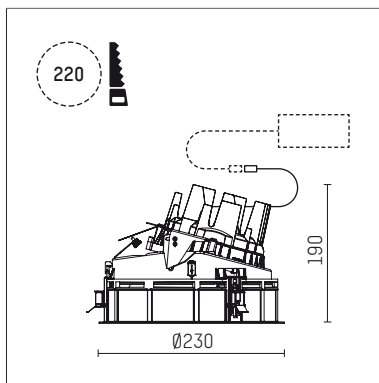

108 323 03 910 R | white

complx.200 | rim
directional spotlight
LED | 37 W 3000 K

- directional spotlight complx.200 rim
- with a rim projecting over the ceiling
- for installation into suspended ceilings
- with LED 3400 lm
- colour temperature: 3000 K
- colour rendering index: CRI >90
- L90 / B10 (50.000h)
- SDCM < 2
- net luminous flux: 2520 lm
- total load: 37 W
- luminous efficacy: 68,1 lm/W
- rotationsymmetrical light distribution, flood
- aluminium darklight reflector, mirror finish anodized
- safety-rope for reflector modules
- beam angle: 45 °
- with external LED power unit, electronic, 220-240 V, 0/50/60 Hz
- temperature-controlled LED circuit board (NTC)
- power supply: supply cord with plug connection 2x5x2,5 mm², length: 360 mm
- suitable for through wiring
- housing of die cast aluminium
- microprismatic filter with very high rate of light transmission
- recessing ring of die cast aluminium
- height: 175 mm
- diameter: 230 mm, recessing diameter: 220 mm
- recessing depth: 190 mm, ceiling thickness: 1-35 mm
- rotatable 360°, fixable setting, 0°-30° tilttable, fixable setting
- weight: 2,36 kg
- protection rating: IP20
- protection class I
- 5 years Hoffmeister warranty
- Made in Germany
- certificates: manufactured according to DIN VDE 0711 / EN 60598, CE
- colour: white (RAL9016)
- 108 323 03 910 R
