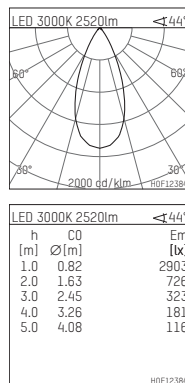

108 323 03 910 R | white

complx.200 | rim
directional spotlight
LED | 37 W 3000 K

- directional spotlight complx.200 rim
- with a rim projecting over the ceiling
- for installation into suspended ceilings
- with LED 3400 lm
- colour temperature: 3000 K
- colour rendering index: CRI >90
- L90 / B10 (50.000h)
- SDCM < 2
- net luminous flux: 2520 lm
- total load: 37 W
- luminous efficacy: 68,1 lm/W
- rotationsymmetrical light distribution, flood
- aluminium darklight reflector, mirror finish anodized
- safety-rope for reflector modules
- beam angle: 45 °
- with external LED power unit, electronic, 220-240 V, 0/50/60 Hz
- temperature-controlled LED circuit board (NTC)
- power supply: supply cord with plug connection 2x5x2,5 mm², length: 360 mm
- suitable for through wiring
- housing of die cast aluminium
- microprismatic filter with very high rate of light transmission
- recessing ring of die cast aluminium
- height: 175 mm
- diameter: 230 mm, recessing diameter: 220 mm
- recessing depth: 190 mm, ceiling thickness: 1-35 mm
- rotatable 360°, fixable setting, 0°-30° tilttable, fixable setting
- weight: 2,36 kg
- protection rating: IP20
- protection class I
- 5 years Hoffmeister warranty
- Made in Germany
- certificates: manufactured according to DIN VDE 0711 / EN 60598, CE
- colour: white (RAL9016)
- 108 323 03 910 R
