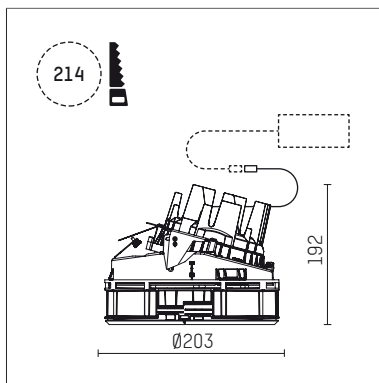

108 323 03 910 SD | white

complx.200 | insider
directional spotlight
LED | 37 W 3000 K

- directional spotlight complx.200 insider
- with ceiling-flush recessing ring
- for plastering into plasterboard ceilings
- with LED 3400 lm
- colour temperature: 3000 K
- colour rendering index: CRI >90
- L90 / B10 (50.000h)
- SDCM < 2
- net luminous flux: 2520 lm
- total load: 37 W
- luminous efficacy: 68,1 lm/W
- rotationsymmetrical light distribution, flood
- aluminium darklight reflector, mirror finish anodized
- safety-rope for reflector modules
- beam angle: 45 °
- with external LED power unit, electronic (DALI), 220-240 V, 0/50/60 Hz
- temperature-controlled LED circuit board (NTC)
- dimmable
- dimming range: 100-1 %
- power supply: supply cord with plug connection 2x5x2,5 mm², length: 360 mm
- housing of die cast aluminium
- microprismatic filter with very high rate of light transmission
- recessing ring of die cast aluminium
- height: 177 mm
- diameter: 203 mm
- recessing depth: 192 mm, ceiling thickness: for 12.5/15/18/20/25 mm
- rotatable 360°, fixable setting, 0°-30° tiltable, fixable setting
- weight: 2,3 kg
- protection rating: IP20
- protection class I
- 5 years Hoffmeister warranty
- Made in Germany
- certificates: manufactured according to DIN VDE 0711 / EN 60598, CE
- colour: white (RAL9016)
- 108 323 03 910 SD