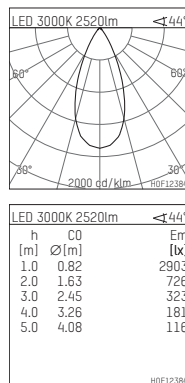

108 323 03 910 SD | white

complx.200 | insider
directional spotlight
LED | 37 W 3000 K

- directional spotlight complx.200 insider
- with ceiling-flush recessing ring
- for plastering into plasterboard ceilings
- with LED 3400 lm
- colour temperature: 3000 K
- colour rendering index: CRI >90
- L90 / B10 (50.000h)
- SDCM < 2
- net luminous flux: 2520 lm
- total load: 37 W
- luminous efficacy: 68,1 lm/W
- rotationsymmetrical light distribution, flood
- aluminium darklight reflector, mirror finish anodized
- safety-rope for reflector modules
- beam angle: 45 °
- with external LED power unit, electronic (DALI), 220-240 V, 0/50/60 Hz
- temperature-controlled LED circuit board (NTC)
- dimmable
- dimming range: 100-1 %
- power supply: supply cord with plug connection 2x5x2,5 mm², length: 360 mm
- housing of die cast aluminium
- microprismatic filter with very high rate of light transmission
- recessing ring of die cast aluminium
- height: 177 mm
- diameter: 203 mm
- recessing depth: 192 mm, ceiling thickness: for 12.5/15/18/20/25 mm
- rotatable 360°, fixable setting, 0°-30° tiltable, fixable setting
- weight: 2,3 kg
- protection rating: IP20
- protection class I
- 5 years Hoffmeister warranty
- Made in Germany
- certificates: manufactured according to DIN VDE 0711 / EN 60598, CE
- colour: white (RAL9016)
- 108 323 03 910 SD