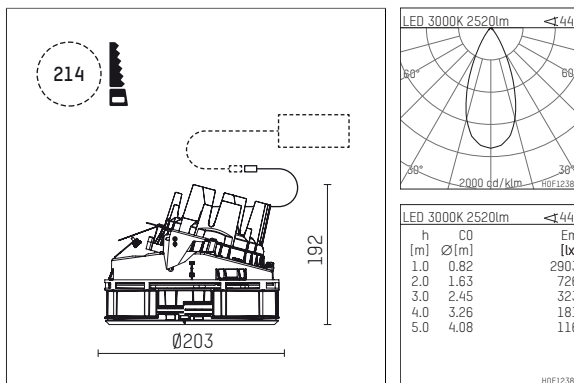

108 323 03 910 S | white

complx.200 | insider
directional spotlight
LED | 37 W 3000 K

- directional spotlight complx.200 insider
- with ceiling-flush recessing ring
- for plastering into plasterboard ceilings
- with LED 3400 lm
- colour temperature: 3000 K
- colour rendering index: CRI >90
- L90 / B10 (50.000h)
- SDCM < 2
- net luminous flux: 2520 lm
- total load: 37 W
- luminous efficacy: 68,1 lm/W
- rotationsymmetrical light distribution, flood
- aluminium darklight reflector, mirror finish anodized
- safety-rope for reflector modules
- beam angle: 45 °
- with external LED power unit, electronic, 220-240 V, 0/50/60 Hz
- temperature-controlled LED circuit board (NTC)
- power supply: supply cord with plug connection 2x5x2,5 mm², length: 360 mm
- suitable for through wiring
- housing of die cast aluminium
- microprismatic filter with very high rate of light transmission
- recessing ring of die cast aluminium
- height: 177 mm
- diameter: 203 mm
- recessing depth: 192 mm, ceiling thickness: for 12.5/15/18/20/25 mm
- rotatable 360°, fixable setting, 0°-30° tiltable, fixable setting
- weight: 2,3 kg
- protection rating: IP20
- protection class I
- 5 years Hoffmeister warranty
- Made in Germany
- certificates: manufactured according to DIN VDE 0711 / EN 60598, CE
- colour: white (RAL9016)
- 108 323 03 910 S