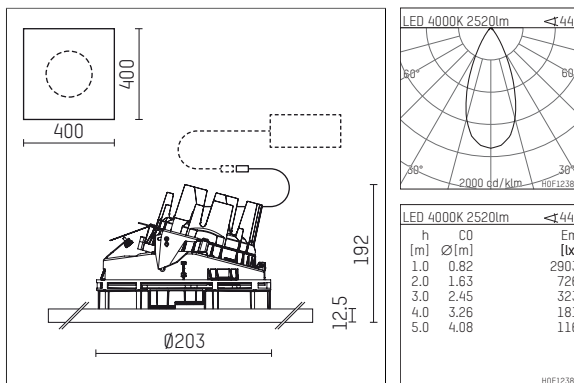

108 323 04 910 PD | white

complx.200 | insider
directional spotlight
LED | 37 W 4000 K

- directional spotlight complx.200 insider
- with plasterboard panel and integrated installation frame
- with LED 3400 lm
- colour temperature: 4000 K
- colour rendering index: CRI >80
- L90 / B10 (50.000h)
- SDCM < 3
- net luminous flux: 2520 lm
- total load: 37 W
- luminous efficacy: 68,1 lm/W
- rotationsymmetrical light distribution, flood
- aluminium darklight reflector, mirror finish anodized
- safety-rope for reflector modules
- beam angle: 45 °
- with external LED power unit, electronic (DALI), 220-240 V, 0/50/60 Hz
- temperature-controlled LED circuit board (NTC)
- dimmable
- dimming range: 100-1 %
- power supply: supply cord with plug connection 2x5x2,5 mm², length: 360 mm
- housing of die cast aluminium
- microprismatic filter with very high rate of light transmission
- recessing ring of die cast aluminium
- length: 400 mm, width: 400 mm, height: 177 mm
- diameter: 203 mm
- recessing depth: 192 mm, ceiling thickness: 12.5 mm
- rotatable 360°, fixable setting, 0°-30° tiltable, fixable setting
- weight: 0 kg
- protection rating: IP20
- protection class I
- 5 years Hoffmeister warranty
- Made in Germany
- certificates: manufactured according to DIN VDE 0711 / EN 60598, CE
- colour: white (RAL9016)
- 108 323 04 910 PD