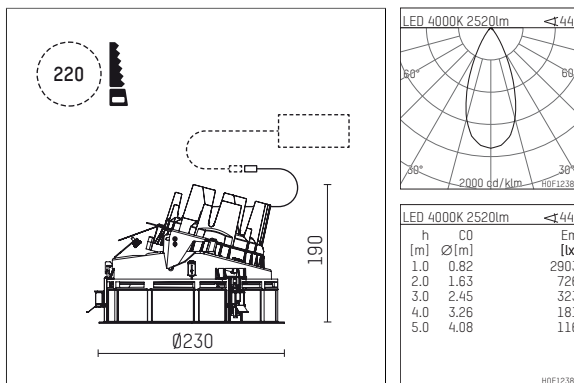

108 323 04 910 RD | white

complx.200 | rim
directional spotlight
LED | 37 W 4000 K

- directional spotlight complx.200 rim
- with a rim projecting over the ceiling
- for installation into suspended ceilings
- with LED 3400 lm
- colour temperature: 4000 K
- colour rendering index: CRI >80
- L90 / B10 (50.000h)
- SDCM < 3
- net luminous flux: 2520 lm
- total load: 37 W
- luminous efficacy: 68,1 lm/W
- rotationsymmetrical light distribution, flood
- aluminium darklight reflector, mirror finish anodized
- safety-rope for reflector modules
- beam angle: 45 °
- with external LED power unit, electronic (DALI), 220-240 V, 0/50/60 Hz
- temperature-controlled LED circuit board (NTC)
- dimmable
- dimming range: 100-1 %
- power supply: supply cord with plug connection 2x5x2,5 mm², length: 360 mm
- housing of die cast aluminium
- microprismatic filter with very high rate of light transmission
- recessing ring of die cast aluminium
- height: 175 mm
- diameter: 230 mm, recessing diameter: 220 mm
- recessing depth: 190 mm, ceiling thickness: 1-35 mm
- rotatable 360°, fixable setting, 0°-30° tiltable, fixable setting
- weight: 2,36 kg
- protection rating: IP20
- protection class I
- 5 years Hoffmeister warranty
- Made in Germany
- certificates: manufactured according to DIN VDE 0711 / EN 60598, CE
- colour: white (RAL9016)
- 108 323 04 910 RD