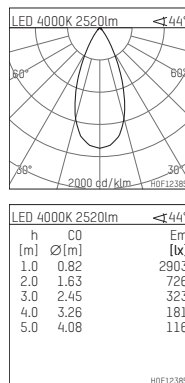

108 323 04 910 SD | white

complx.200 | insider
directional spotlight
LED | 37 W 4000 K

- directional spotlight complx.200 insider
- with ceiling-flush recessing ring
- for plastering into plasterboard ceilings
- with LED 3400 lm
- colour temperature: 4000 K
- colour rendering index: CRI >80
- L90 / B10 (50.000h)
- SDCM < 3
- net luminous flux: 2520 lm
- total load: 37 W
- luminous efficacy: 68,1 lm/W
- rotationsymmetrical light distribution, flood
- aluminium darklight reflector, mirror finish anodized
- safety-rope for reflector modules
- beam angle: 45 °
- with external LED power unit, electronic (DALI), 220-240 V, 0/50/60 Hz
- temperature-controlled LED circuit board (NTC)
- dimmable
- dimming range: 100-1 %
- power supply: supply cord with plug connection 2x5x2,5 mm², length: 360 mm
- housing of die cast aluminium
- microprismatic filter with very high rate of light transmission
- recessing ring of die cast aluminium
- height: 177 mm
- diameter: 203 mm
- recessing depth: 192 mm, ceiling thickness: for 12.5/15/18/20/25 mm
- rotatable 360°, fixable setting, 0°-30° tiltable, fixable setting
- weight: 2,3 kg
- protection rating: IP20
- protection class I
- 5 years Hoffmeister warranty
- Made in Germany
- certificates: manufactured according to DIN VDE 0711 / EN 60598, CE
- colour: white (RAL9016)
- 108 323 04 910 SD