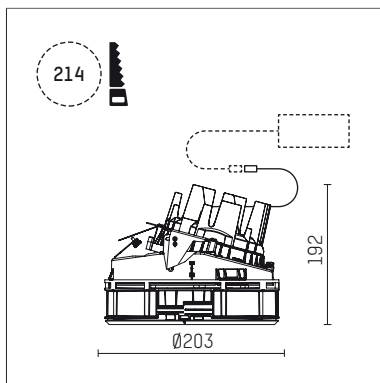

108 323 04 910 SD | white

complx.200 | insider
directional spotlight
LED | 37 W 4000 K

- directional spotlight complx.200 insider
- with ceiling-flush recessing ring
- for plastering into plasterboard ceilings
- with LED 3400 lm
- colour temperature: 4000 K
- colour rendering index: CRI >80
- L90 / B10 (50.000h)
- SDCM < 3
- net luminous flux: 2520 lm
- total load: 37 W
- luminous efficacy: 68,1 lm/W
- rotationsymmetrical light distribution, flood
- aluminium darklight reflector, mirror finish anodized
- safety-rope for reflector modules
- beam angle: 45 °
- with external LED power unit, electronic (DALI), 220-240 V, 0/50/60 Hz
- temperature-controlled LED circuit board (NTC)
- dimmable
- dimming range: 100-1 %
- power supply: supply cord with plug connection 2x5x2,5 mm², length: 360 mm
- housing of die cast aluminium
- microprismatic filter with very high rate of light transmission
- recessing ring of die cast aluminium
- height: 177 mm
- diameter: 203 mm
- recessing depth: 192 mm, ceiling thickness: for 12.5/15/18/20/25 mm
- rotatable 360°, fixable setting, 0°-30° tiltable, fixable setting
- weight: 2,3 kg
- protection rating: IP20
- protection class I
- 5 years Hoffmeister warranty
- Made in Germany
- certificates: manufactured according to DIN VDE 0711 / EN 60598, CE
- colour: white (RAL9016)
- 108 323 04 910 SD