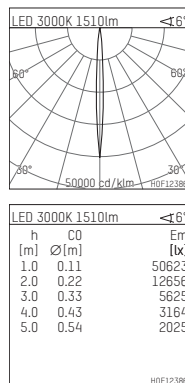

108 324 03 910 RD | white

complx.200 | rim
directional spotlight
LED | 26 W 3000 K

- directional spotlight complx.200 rim
- with a rim projecting over the ceiling
- for installation into suspended ceilings
- with LED 1900 lm
- colour temperature: 3000 K
- colour rendering index: CRI >90
- L90 / B10 (50.000h)
- SDCM < 2
- net luminous flux: 1510 lm
- total load: 26 W
- luminous efficacy: 58,1 lm/W
- rotationsymmetrical light distribution, narrow spot
- aluminium darklight reflector, mirror finish anodized
- safety-rope for reflector modules
- beam angle: 5 °
- with external LED power unit, electronic (DALI), 220-240 V, 0/50/60 Hz
- temperature-controlled LED circuit board (NTC)
- dimmable
- dimming range: 100-1 %
- power supply: supply cord with plug connection 2x5x2,5 mm², length: 360 mm
- housing of die cast aluminium
- safety glass, clear
- recessing ring of die cast aluminium
- height: 175 mm
- diameter: 230 mm, recessing diameter: 220 mm
- recessing depth: 190 mm, ceiling thickness: 1-35 mm
- rotatable 360°, fixable setting, 0°-30° tilttable, fixable setting
- weight: 2,36 kg
- protection rating: IP20
- protection class I
- 5 years Hoffmeister warranty
- Made in Germany
- certificates: manufactured according to DIN VDE 0711 / EN 60598, CE
- colour: white (RAL9016)
- 108 324 03 910 RD
