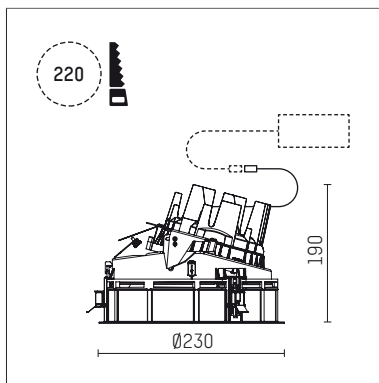

108 324 03 910 RD | white

complx.200 | rim
directional spotlight
LED | 26 W 3000 K

- directional spotlight complx.200 rim
- with a rim projecting over the ceiling
- for installation into suspended ceilings
- with LED 1900 lm
- colour temperature: 3000 K
- colour rendering index: CRI >90
- L90 / B10 (50.000h)
- SDCM < 2
- net luminous flux: 1510 lm
- total load: 26 W
- luminous efficacy: 58,1 lm/W
- rotationsymmetrical light distribution, narrow spot
- aluminium darklight reflector, mirror finish anodized
- safety-rope for reflector modules
- beam angle: 5 °
- with external LED power unit, electronic (DALI), 220-240 V, 0/50/60 Hz
- temperature-controlled LED circuit board (NTC)
- dimmable
- dimming range: 100-1 %
- power supply: supply cord with plug connection 2x5x2,5 mm², length: 360 mm
- housing of die cast aluminium
- safety glass, clear
- recessing ring of die cast aluminium
- height: 175 mm
- diameter: 230 mm, recessing diameter: 220 mm
- recessing depth: 190 mm, ceiling thickness: 1-35 mm
- rotatable 360°, fixable setting, 0°-30° tilttable, fixable setting
- weight: 2,36 kg
- protection rating: IP20
- protection class I
- 5 years Hoffmeister warranty
- Made in Germany
- certificates: manufactured according to DIN VDE 0711 / EN 60598, CE
- colour: white (RAL9016)
- 108 324 03 910 RD
