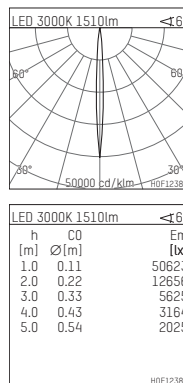

108 324 03 910 R | white

complx.200 | rim
directional spotlight
LED | 26 W 3000 K

- directional spotlight complx.200 rim
- with a rim projecting over the ceiling
- for installation into suspended ceilings
- with LED 1900 lm
- colour temperature: 3000 K
- colour rendering index: CRI >90
- L90 / B10 (50.000h)
- SDCM < 2
- net luminous flux: 1510 lm
- total load: 26 W
- luminous efficacy: 58,1 lm/W
- rotationsymmetrical light distribution, narrow spot
- aluminium darklight reflector, mirror finish anodized
- safety-rope for reflector modules
- beam angle: 5 °
- with external LED power unit, electronic, 220-240 V, 0/50/60 Hz
- temperature-controlled LED circuit board (NTC)
- power supply: supply cord with plug connection 2x5x2,5 mm², length: 360 mm
- suitable for through wiring
- housing of die cast aluminium
- safety glass, clear
- recessing ring of die cast aluminium
- height: 175 mm
- diameter: 230 mm, recessing diameter: 220 mm
- recessing depth: 190 mm, ceiling thickness: 1-35 mm
- rotatable 360°, fixable setting, 0°-30° tiltable, fixable setting
- weight: 2,36 kg
- protection rating: IP20
- protection class I
- 5 years Hoffmeister warranty
- Made in Germany
- certificates: manufactured according to DIN VDE 0711 / EN 60598, CE
- colour: white (RAL9016)
- 108 324 03 910 R