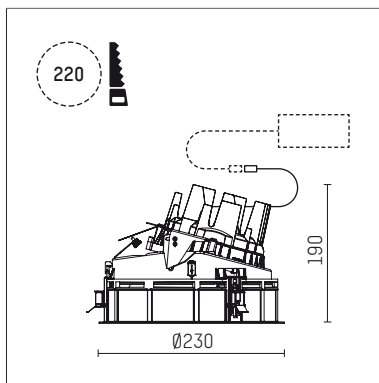

108 324 03 910 R | white

complx.200 | rim
directional spotlight
LED | 26 W 3000 K

- directional spotlight complx.200 rim
- with a rim projecting over the ceiling
- for installation into suspended ceilings
- with LED 1900 lm
- colour temperature: 3000 K
- colour rendering index: CRI >90
- L90 / B10 (50.000h)
- SDCM < 2
- net luminous flux: 1510 lm
- total load: 26 W
- luminous efficacy: 58,1 lm/W
- rotationsymmetrical light distribution, narrow spot
- aluminium darklight reflector, mirror finish anodized
- safety-rope for reflector modules
- beam angle: 5 °
- with external LED power unit, electronic, 220-240 V, 0/50/60 Hz
- temperature-controlled LED circuit board (NTC)
- power supply: supply cord with plug connection 2x5x2,5 mm², length: 360 mm
- suitable for through wiring
- housing of die cast aluminium
- safety glass, clear
- recessing ring of die cast aluminium
- height: 175 mm
- diameter: 230 mm, recessing diameter: 220 mm
- recessing depth: 190 mm, ceiling thickness: 1-35 mm
- rotatable 360°, fixable setting, 0°-30° tiltable, fixable setting
- weight: 2,36 kg
- protection rating: IP20
- protection class I
- 5 years Hoffmeister warranty
- Made in Germany
- certificates: manufactured according to DIN VDE 0711 / EN 60598, CE
- colour: white (RAL9016)
- 108 324 03 910 R