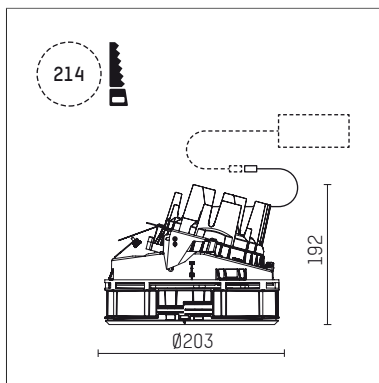

108 324 03 910 SD | white

complx.200 | insider
directional spotlight
LED | 26 W 3000 K

- directional spotlight complx.200 insider
- with ceiling-flush recessing ring
- for plastering into plasterboard ceilings
- with LED 1900 lm
- colour temperature: 3000 K
- colour rendering index: CRI >90
- L90 / B10 (50.000h)
- SDCM < 2
- net luminous flux: 1510 lm
- total load: 26 W
- luminous efficacy: 58,1 lm/W
- rotationsymmetrical light distribution, narrow spot
- aluminium darklight reflector, mirror finish anodized
- safety-rope for reflector modules
- beam angle: 5 °
- with external LED power unit, electronic (DALI), 220-240 V, 0/50/60 Hz
- temperature-controlled LED circuit board (NTC)
- dimmable
- dimming range: 100-1 %
- power supply: supply cord with plug connection 2x5x2,5 mm², length: 360 mm
- housing of die cast aluminium
- safety glass, clear
- recessing ring of die cast aluminium
- height: 177 mm
- diameter: 203 mm
- recessing depth: 192 mm, ceiling thickness: for 12.5/15/18/20/25 mm
- rotatable 360°, fixable setting, 0°-30° tiltable, fixable setting
- weight: 2,3 kg
- protection rating: IP20
- protection class I
- 5 years Hoffmeister warranty
- Made in Germany
- certificates: manufactured according to DIN VDE 0711 / EN 60598, CE
- colour: white (RAL9016)
- 108 324 03 910 SD