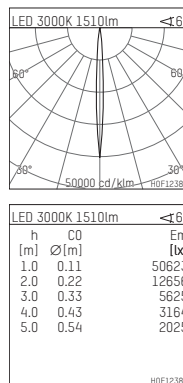

108 324 03 910 SD | white

complx.200 | insider
directional spotlight
LED | 26 W 3000 K

- directional spotlight complx.200 insider
- with ceiling-flush recessing ring
- for plastering into plasterboard ceilings
- with LED 1900 lm
- colour temperature: 3000 K
- colour rendering index: CRI >90
- L90 / B10 (50.000h)
- SDCM < 2
- net luminous flux: 1510 lm
- total load: 26 W
- luminous efficacy: 58,1 lm/W
- rotationsymmetrical light distribution, narrow spot
- aluminium darklight reflector, mirror finish anodized
- safety-rope for reflector modules
- beam angle: 5 °
- with external LED power unit, electronic (DALI), 220-240 V, 0/50/60 Hz
- temperature-controlled LED circuit board (NTC)
- dimmable
- dimming range: 100-1 %
- power supply: supply cord with plug connection 2x5x2,5 mm², length: 360 mm
- housing of die cast aluminium
- safety glass, clear
- recessing ring of die cast aluminium
- height: 177 mm
- diameter: 203 mm
- recessing depth: 192 mm, ceiling thickness: for 12.5/15/18/20/25 mm
- rotatable 360°, fixable setting, 0°-30° tiltable, fixable setting
- weight: 2,3 kg
- protection rating: IP20
- protection class I
- 5 years Hoffmeister warranty
- Made in Germany
- certificates: manufactured according to DIN VDE 0711 / EN 60598, CE
- colour: white (RAL9016)
- 108 324 03 910 SD