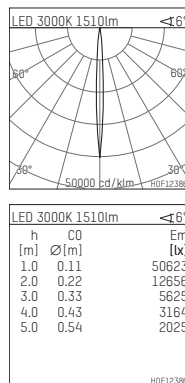

108 324 03 910 S | white

complx.200 | insider
directional spotlight
LED | 26 W 3000 K

- directional spotlight complx.200 insider
- with ceiling-flush recessing ring
- for plastering into plasterboard ceilings
- with LED 1900 lm
- colour temperature: 3000 K
- colour rendering index: CRI >90
- L90 / B10 (50.000h)
- SDCM < 2
- net luminous flux: 1510 lm
- total load: 26 W
- luminous efficacy: 58,1 lm/W
- rotationsymmetrical light distribution, narrow spot
- aluminium darklight reflector, mirror finish anodized
- safety-rope for reflector modules
- beam angle: 5 °
- with external LED power unit, electronic, 220-240 V, 0/50/60 Hz
- temperature-controlled LED circuit board (NTC)
- power supply: supply cord with plug connection 2x5x2,5 mm², length: 360 mm
- suitable for through wiring
- housing of die cast aluminium
- safety glass, clear
- recessing ring of die cast aluminium
- height: 177 mm
- diameter: 203 mm
- recessing depth: 192 mm, ceiling thickness: for 12.5/15/18/20/25 mm
- rotatable 360°, fixable setting, 0°-30° tiltable, fixable setting
- weight: 2,3 kg
- protection rating: IP20
- protection class I
- 5 years Hoffmeister warranty
- Made in Germany
- certificates: manufactured according to DIN VDE 0711 / EN 60598, CE
- colour: white (RAL9016)
- 108 324 03 910 S
