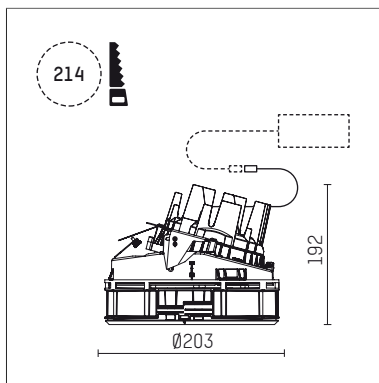

108 324 03 910 S | white

complx.200 | insider
directional spotlight
LED | 26 W 3000 K

- directional spotlight complx.200 insider
- with ceiling-flush recessing ring
- for plastering into plasterboard ceilings
- with LED 1900 lm
- colour temperature: 3000 K
- colour rendering index: CRI >90
- L90 / B10 (50.000h)
- SDCM < 2
- net luminous flux: 1510 lm
- total load: 26 W
- luminous efficacy: 58,1 lm/W
- rotationsymmetrical light distribution, narrow spot
- aluminium darklight reflector, mirror finish anodized
- safety-rope for reflector modules
- beam angle: 5 °
- with external LED power unit, electronic, 220-240 V, 0/50/60 Hz
- temperature-controlled LED circuit board (NTC)
- power supply: supply cord with plug connection 2x5x2,5 mm², length: 360 mm
- suitable for through wiring
- housing of die cast aluminium
- safety glass, clear
- recessing ring of die cast aluminium
- height: 177 mm
- diameter: 203 mm
- recessing depth: 192 mm, ceiling thickness: for 12.5/15/18/20/25 mm
- rotatable 360°, fixable setting, 0°-30° tiltable, fixable setting
- weight: 2,3 kg
- protection rating: IP20
- protection class I
- 5 years Hoffmeister warranty
- Made in Germany
- certificates: manufactured according to DIN VDE 0711 / EN 60598, CE
- colour: white (RAL9016)
- 108 324 03 910 S
