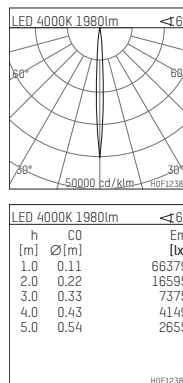

## 108 324 04 910 RD | white

complx.200 | rim  
directional spotlight  
LED | 26 W 4000 K

- directional spotlight complx.200 rim
- with a rim projecting over the ceiling
- for installation into suspended ceilings
- with LED 2500 lm
- colour temperature: 4000 K
- colour rendering index: CRI >80
- L90 / B10 (50.000h)
- SDCM < 2
- net luminous flux: 1980 lm
- total load: 26 W
- luminous efficacy: 76,2 lm/W
- rotationsymmetrical light distribution, narrow spot
- aluminium darklight reflector, mirror finish anodized
- safety-rope for reflector modules
- beam angle: 5 °
- with external LED power unit, electronic (DALI), 220-240 V, 0/50/60 Hz
- temperature-controlled LED circuit board (NTC)
- dimmable
- dimming range: 100-1 %
- power supply: supply cord with plug connection 2x5x2,5 mm², length: 360 mm
- housing of die cast aluminium
- safety glass, clear
- recessing ring of die cast aluminium
- height: 175 mm
- diameter: 230 mm, recessing diameter: 220 mm
- recessing depth: 190 mm, ceiling thickness: 1-35 mm
- rotatable 360°, fixable setting, 0°-30° tilttable, fixable setting
- weight: 2,36 kg
- protection rating: IP20
- protection class I
- 5 years Hoffmeister warranty
- Made in Germany
- certificates: manufactured according to DIN VDE 0711 / EN 60598, CE
- colour: white (RAL9016)
- 108 324 04 910 RD