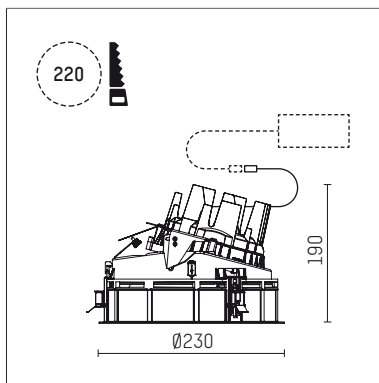

## 108 324 04 910 RD | white

complx.200 | rim  
directional spotlight  
LED | 26 W 4000 K

- directional spotlight complx.200 rim
- with a rim projecting over the ceiling
- for installation into suspended ceilings
- with LED 2500 lm
- colour temperature: 4000 K
- colour rendering index: CRI >80
- L90 / B10 (50.000h)
- SDCM < 2
- net luminous flux: 1980 lm
- total load: 26 W
- luminous efficacy: 76,2 lm/W
- rotationsymmetrical light distribution, narrow spot
- aluminium darklight reflector, mirror finish anodized
- safety-rope for reflector modules
- beam angle: 5 °
- with external LED power unit, electronic (DALI), 220-240 V, 0/50/60 Hz
- temperature-controlled LED circuit board (NTC)
- dimmable
- dimming range: 100-1 %
- power supply: supply cord with plug connection 2x5x2,5 mm², length: 360 mm
- housing of die cast aluminium
- safety glass, clear
- recessing ring of die cast aluminium
- height: 175 mm
- diameter: 230 mm, recessing diameter: 220 mm
- recessing depth: 190 mm, ceiling thickness: 1-35 mm
- rotatable 360°, fixable setting, 0°-30° tilttable, fixable setting
- weight: 2,36 kg
- protection rating: IP20
- protection class I
- 5 years Hoffmeister warranty
- Made in Germany
- certificates: manufactured according to DIN VDE 0711 / EN 60598, CE
- colour: white (RAL9016)
- 108 324 04 910 RD