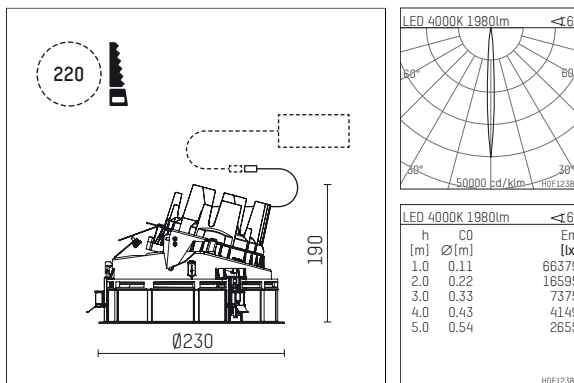

## 108 324 04 910 R | white

complx.200 | rim  
directional spotlight  
LED | 26 W 4000 K

- directional spotlight complx.200 rim
- with a rim projecting over the ceiling
- for installation into suspended ceilings
- with LED 2500 lm
- colour temperature: 4000 K
- colour rendering index: CRI >80
- L90 / B10 (50.000h)
- SDCM < 2
- net luminous flux: 1980 lm
- total load: 26 W
- luminous efficacy: 76,2 lm/W
- rotationsymmetrical light distribution, narrow spot
- aluminium darklight reflector, mirror finish anodized
- safety-rope for reflector modules
- beam angle: 5 °
- with external LED power unit, electronic, 220-240 V, 0/50/60 Hz
- temperature-controlled LED circuit board (NTC)
- power supply: supply cord with plug connection 2x5x2,5 mm², length: 360 mm
- suitable for through wiring
- housing of die cast aluminium
- safety glass, clear
- recessing ring of die cast aluminium
- height: 175 mm
- diameter: 230 mm, recessing diameter: 220 mm
- recessing depth: 190 mm, ceiling thickness: 1-35 mm
- rotatable 360°, fixable setting, 0°-30° tiltable, fixable setting
- weight: 2,36 kg
- protection rating: IP20
- protection class I
- 5 years Hoffmeister warranty
- Made in Germany
- certificates: manufactured according to DIN VDE 0711 / EN 60598, CE
- colour: white (RAL9016)
- 108 324 04 910 R