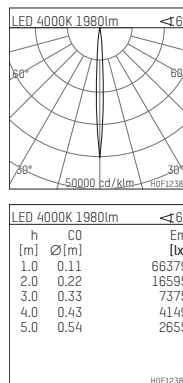

108 324 04 910 SD | white

complx.200 | insider
directional spotlight
LED | 26 W 4000 K

- directional spotlight complx.200 insider
- with ceiling-flush recessing ring
- for plastering into plasterboard ceilings
- with LED 2500 lm
- colour temperature: 4000 K
- colour rendering index: CRI >80
- L90 / B10 (50.000h)
- SDCM < 2
- net luminous flux: 1980 lm
- total load: 26 W
- luminous efficacy: 76,2 lm/W
- rotationsymmetrical light distribution, narrow spot
- aluminium darklight reflector, mirror finish anodized
- safety-rope for reflector modules
- beam angle: 5 °
- with external LED power unit, electronic (DALI), 220-240 V, 0/50/60 Hz
- temperature-controlled LED circuit board (NTC)
- dimmable
- dimming range: 100-1 %
- power supply: supply cord with plug connection 2x5x2,5 mm², length: 360 mm
- housing of die cast aluminium
- safety glass, clear
- recessing ring of die cast aluminium
- height: 177 mm
- diameter: 203 mm
- recessing depth: 192 mm, ceiling thickness: for 12.5/15/18/20/25 mm
- rotatable 360°, fixable setting, 0°-30° tiltable, fixable setting
- weight: 2,3 kg
- protection rating: IP20
- protection class I
- 5 years Hoffmeister warranty
- Made in Germany
- certificates: manufactured according to DIN VDE 0711 / EN 60598, CE
- colour: white (RAL9016)
- 108 324 04 910 SD