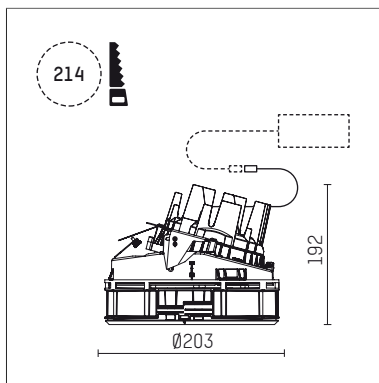

108 324 04 910 SD | white

complx.200 | insider
directional spotlight
LED | 26 W 4000 K

- directional spotlight complx.200 insider
- with ceiling-flush recessing ring
- for plastering into plasterboard ceilings
- with LED 2500 lm
- colour temperature: 4000 K
- colour rendering index: CRI >80
- L90 / B10 (50.000h)
- SDCM < 2
- net luminous flux: 1980 lm
- total load: 26 W
- luminous efficacy: 76,2 lm/W
- rotationsymmetrical light distribution, narrow spot
- aluminium darklight reflector, mirror finish anodized
- safety-rope for reflector modules
- beam angle: 5 °
- with external LED power unit, electronic (DALI), 220-240 V, 0/50/60 Hz
- temperature-controlled LED circuit board (NTC)
- dimmable
- dimming range: 100-1 %
- power supply: supply cord with plug connection 2x5x2,5 mm², length: 360 mm
- housing of die cast aluminium
- safety glass, clear
- recessing ring of die cast aluminium
- height: 177 mm
- diameter: 203 mm
- recessing depth: 192 mm, ceiling thickness: for 12.5/15/18/20/25 mm
- rotatable 360°, fixable setting, 0°-30° tiltable, fixable setting
- weight: 2,3 kg
- protection rating: IP20
- protection class I
- 5 years Hoffmeister warranty
- Made in Germany
- certificates: manufactured according to DIN VDE 0711 / EN 60598, CE
- colour: white (RAL9016)
- 108 324 04 910 SD