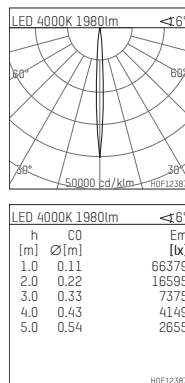

108 324 04 910 S | white

complx.200 | insider
directional spotlight
LED | 26 W 4000 K

- directional spotlight complx.200 insider
- with ceiling-flush recessing ring
- for plastering into plasterboard ceilings
- with LED 2500 lm
- colour temperature: 4000 K
- colour rendering index: CRI >80
- L90 / B10 (50.000h)
- SDCM < 2
- net luminous flux: 1980 lm
- total load: 26 W
- luminous efficacy: 76,2 lm/W
- rotationsymmetrical light distribution, narrow spot
- aluminium darklight reflector, mirror finish anodized
- safety-rope for reflector modules
- beam angle: 5 °
- with external LED power unit, electronic, 220-240 V, 0/50/60 Hz
- temperature-controlled LED circuit board (NTC)
- power supply: supply cord with plug connection 2x5x2,5 mm², length: 360 mm
- suitable for through wiring
- housing of die cast aluminium
- safety glass, clear
- recessing ring of die cast aluminium
- height: 177 mm
- diameter: 203 mm
- recessing depth: 192 mm, ceiling thickness: for 12.5/15/18/20/25 mm
- rotatable 360°, fixable setting, 0°-30° tiltable, fixable setting
- weight: 2,3 kg
- protection rating: IP20
- protection class I
- 5 years Hoffmeister warranty
- Made in Germany
- certificates: manufactured according to DIN VDE 0711 / EN 60598, CE
- colour: white (RAL9016)
- 108 324 04 910 S
