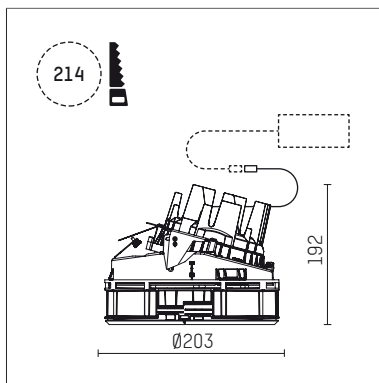

108 324 04 910 S | white

complx.200 | insider
directional spotlight
LED | 26 W 4000 K

- directional spotlight complx.200 insider
- with ceiling-flush recessing ring
- for plastering into plasterboard ceilings
- with LED 2500 lm
- colour temperature: 4000 K
- colour rendering index: CRI >80
- L90 / B10 (50.000h)
- SDCM < 2
- net luminous flux: 1980 lm
- total load: 26 W
- luminous efficacy: 76,2 lm/W
- rotationsymmetrical light distribution, narrow spot
- aluminium darklight reflector, mirror finish anodized
- safety-rope for reflector modules
- beam angle: 5 °
- with external LED power unit, electronic, 220-240 V, 0/50/60 Hz
- temperature-controlled LED circuit board (NTC)
- power supply: supply cord with plug connection 2x5x2,5 mm², length: 360 mm
- suitable for through wiring
- housing of die cast aluminium
- safety glass, clear
- recessing ring of die cast aluminium
- height: 177 mm
- diameter: 203 mm
- recessing depth: 192 mm, ceiling thickness: for 12.5/15/18/20/25 mm
- rotatable 360°, fixable setting, 0°-30° tiltable, fixable setting
- weight: 2,3 kg
- protection rating: IP20
- protection class I
- 5 years Hoffmeister warranty
- Made in Germany
- certificates: manufactured according to DIN VDE 0711 / EN 60598, CE
- colour: white (RAL9016)
- 108 324 04 910 S
