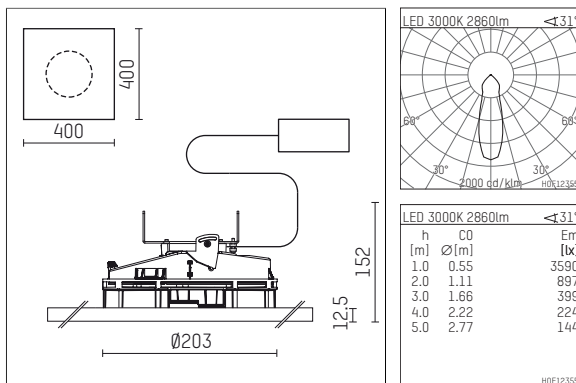

108 330 03 910 PD | white

complx.200 | insider
ceiling recessed luminaire
LED Fortimo Flex | 30 W 3000 K

- ceiling recessed luminaire complx.200 insider
- with plasterboard panel and integrated installation frame
- with LED Fortimo Flex 3000 lm
- colour temperature: 3000 K
- colour rendering index: CRI 80
- L70 / B20 (50.000h)
- SDCM < 3
- net luminous flux: 2860 lm
- total load: 30 W
- luminous efficacy: 95,3 lm/W
- rotationsymmetrical light distribution, medium
- safety cable for reflector module
- darklight reflector of aluminium, mirror finish anodised
- cut of angle: 30 °
- UGR: 18
- with external LED power unit, electronic (DALI), 220-240 V, 0/50/60 Hz
- amplitude dimming
- dimming range: 100-1 %
- power supply: push-wire terminal 2x7x2,5 mm²
- recessing ring of die cast aluminium
- cooling element of aluminium
- length: 400 mm, width: 400 mm, height: 140 mm
- diameter: 203 mm
- recessing depth: 152 mm, ceiling thickness: 12.5 mm
- rotatable 360°, fixable setting
- weight: 0 kg
- protection rating: IP20
- protection class II
- 5 years Hoffmeister warranty
- Made in Germany
- certificates: manufactured according to DIN VDE 0711 / EN 60598, CE
- colour: white (RAL9016)
- 108 330 03 910 PD