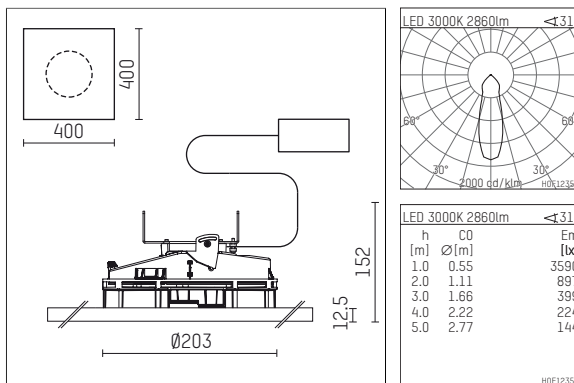

## 108 330 03 910 P | white

complx.200 | insider  
ceiling recessed luminaire  
LED Fortimo Flex | 30 W 3000 K

- ceiling recessed luminaire complx.200 insider
- with plasterboard panel and integrated installation frame
- with LED Fortimo Flex 3000 lm
- colour temperature: 3000 K
- colour rendering index: CRI 80
- L70 / B20 (50.000h)
- SDCM < 3
- net luminous flux: 2860 lm
- total load: 30 W
- luminous efficacy: 95,3 lm/W
- rotationsymmetrical light distribution, medium
- safety cable for reflector module
- darklight reflector of aluminium, mirror finish anodised
- cut of angle: 30 °
- UGR: 18
- with external LED power unit, electronic, 220-240 V, 0/50/60 Hz
- power supply: push-wire terminal 2x5x2,5 mm²
- recessing ring of die cast aluminium
- cooling element of aluminium
- length: 400 mm, width: 400 mm, height: 140 mm
- diameter: 203 mm
- recessing depth: 152 mm, ceiling thickness: 12.5 mm
- rotatable 360°, fixable setting
- weight: 0 kg
- protection rating: IP20
- protection class II
- 5 years Hoffmeister warranty
- Made in Germany
- certificates: manufactured according to DIN VDE 0711 / EN 60598, CE
- colour: white (RAL9016)
- 108 330 03 910 P