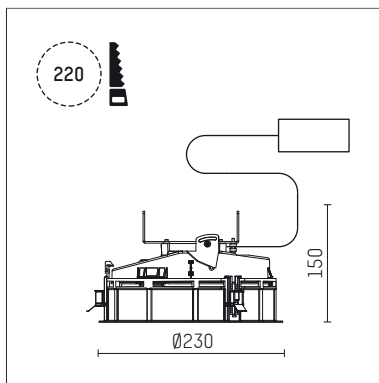

## 108 330 03 910 RD | white

complx.200 | rim  
ceiling recessed luminaire  
LED Fortimo Flex | 30 W 3000 K

- ceiling recessed luminaire complx.200 rim
- with a rim projecting over the ceiling
- for installation into suspended ceilings
- with LED Fortimo Flex 3000 lm
- colour temperature: 3000 K
- colour rendering index: CRI 80
- L70 / B20 (50.000h)
- SDCM < 3
- net luminous flux: 2860 lm
- total load: 30 W
- luminous efficacy: 95,3 lm/W
- rotationsymmetrical light distribution, medium
- safety cable for reflector module
- darklight reflector of aluminium, mirror finish anodised
- cut of angle: 30 °
- UGR: 18
- with external LED power unit, electronic (DALI), 220-240 V, 0/50/60 Hz
- amplitude dimming
- dimming range: 100-1 %
- power supply: push-wire terminal 2x7x2,5 mm²
- recessing ring of die cast aluminium
- cooling element of aluminium
- height: 138 mm
- diameter: 230 mm, recessing diameter: 220 mm
- recessing depth: 150 mm, ceiling thickness: 1-35 mm
- rotatable 360°, fixable setting
- weight: 2,05 kg
- protection rating: IP20
- protection class II
- 5 years Hoffmeister warranty
- Made in Germany
- certificates: manufactured according to DIN VDE 0711 / EN 60598, CE
- colour: white (RAL9016)
- 108 330 03 910 RD