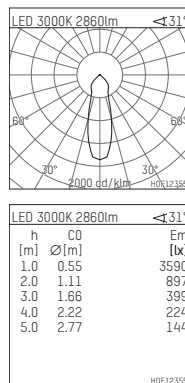

## 108 330 03 910 RD | white

complx.200 | rim  
ceiling recessed luminaire  
LED Fortimo Flex | 30 W 3000 K

- ceiling recessed luminaire complx.200 rim
- with a rim projecting over the ceiling
- for installation into suspended ceilings
- with LED Fortimo Flex 3000 lm
- colour temperature: 3000 K
- colour rendering index: CRI 80
- L70 / B20 (50.000h)
- SDCM < 3
- net luminous flux: 2860 lm
- total load: 30 W
- luminous efficacy: 95,3 lm/W
- rotationsymmetrical light distribution, medium
- safety cable for reflector module
- darklight reflector of aluminium, mirror finish anodised
- cut of angle: 30 °
- UGR: 18
- with external LED power unit, electronic (DALI), 220-240 V, 0/50/60 Hz
- amplitude dimming
- dimming range: 100-1 %
- power supply: push-wire terminal 2x7x2,5 mm²
- recessing ring of die cast aluminium
- cooling element of aluminium
- height: 138 mm
- diameter: 230 mm, recessing diameter: 220 mm
- recessing depth: 150 mm, ceiling thickness: 1-35 mm
- rotatable 360°, fixable setting
- weight: 2,05 kg
- protection rating: IP20
- protection class II
- 5 years Hoffmeister warranty
- Made in Germany
- certificates: manufactured according to DIN VDE 0711 / EN 60598, CE
- colour: white (RAL9016)
- 108 330 03 910 RD