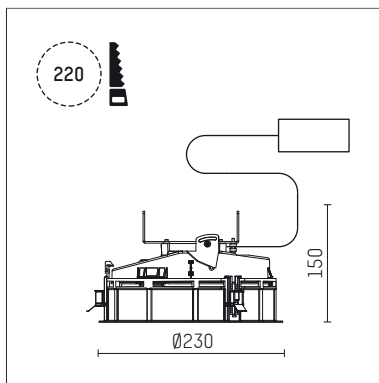

108 330 03 910 R | white

complx.200 | rim
ceiling recessed luminaire
LED Fortimo Flex | 30 W 3000 K

- ceiling recessed luminaire complx.200 rim
- with a rim projecting over the ceiling
- for installation into suspended ceilings
- with LED Fortimo Flex 3000 lm
- colour temperature: 3000 K
- colour rendering index: CRI 80
- L70 / B20 (50.000h)
- SDCM < 3
- net luminous flux: 2860 lm
- total load: 30 W
- luminous efficacy: 95,3 lm/W
- rotationsymmetrical light distribution, medium
- safety cable for reflector module
- darklight reflector of aluminium, mirror finish anodised
- cut of angle: 30 °
- UGR: 18
- with external LED power unit, electronic, 220-240 V, 0/50/60 Hz
- power supply: push-wire terminal 2x5x2,5 mm²
- recessing ring of die cast aluminium
- cooling element of aluminium
- height: 138 mm
- diameter: 230 mm, recessing diameter: 220 mm
- recessing depth: 150 mm, ceiling thickness: 1-35 mm
- rotatable 360°, fixable setting
- weight: 2,05 kg
- protection rating: IP20
- protection class II
- 5 years Hoffmeister warranty
- Made in Germany
- certificates: manufactured according to DIN VDE 0711 / EN 60598, CE
- colour: white (RAL9016)
- 108 330 03 910 R