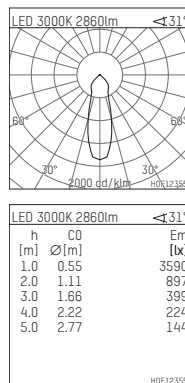

108 330 03 910 R | white

complx.200 | rim
ceiling recessed luminaire
LED Fortimo Flex | 30 W 3000 K

- ceiling recessed luminaire complx.200 rim
- with a rim projecting over the ceiling
- for installation into suspended ceilings
- with LED Fortimo Flex 3000 lm
- colour temperature: 3000 K
- colour rendering index: CRI 80
- L70 / B20 (50.000h)
- SDCM < 3
- net luminous flux: 2860 lm
- total load: 30 W
- luminous efficacy: 95,3 lm/W
- rotationsymmetrical light distribution, medium
- safety cable for reflector module
- darklight reflector of aluminium, mirror finish anodised
- cut of angle: 30 °
- UGR: 18
- with external LED power unit, electronic, 220-240 V, 0/50/60 Hz
- power supply: push-wire terminal 2x5x2,5 mm²
- recessing ring of die cast aluminium
- cooling element of aluminium
- height: 138 mm
- diameter: 230 mm, recessing diameter: 220 mm
- recessing depth: 150 mm, ceiling thickness: 1-35 mm
- rotatable 360°, fixable setting
- weight: 2,05 kg
- protection rating: IP20
- protection class II
- 5 years Hoffmeister warranty
- Made in Germany
- certificates: manufactured according to DIN VDE 0711 / EN 60598, CE
- colour: white (RAL9016)
- 108 330 03 910 R