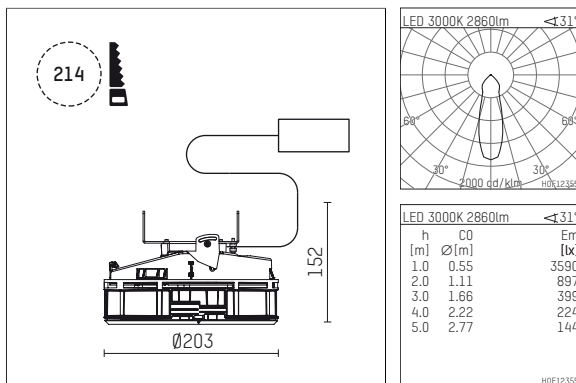

## 108 330 03 910 S | white

complx.200 | insider  
ceiling recessed luminaire  
LED Fortimo Flex | 30 W 3000 K

- ceiling recessed luminaire complx.200 insider
- with ceiling-flush recessing ring
- for plastering into plasterboard ceilings
- with LED Fortimo Flex 3000 lm
- colour temperature: 3000 K
- colour rendering index: CRI 80
- L70 / B20 (50.000h)
- SDCM < 3
- net luminous flux: 2860 lm
- total load: 30 W
- luminous efficacy: 95,3 lm/W
- rotationsymmetrical light distribution, medium
- safety cable for reflector module
- darklight reflector of aluminium, mirror finish anodised
- cut of angle: 30 °
- UGR: 18
- with external LED power unit, electronic, 220-240 V, 0/50/60 Hz
- power supply: push-wire terminal 2x5x2,5 mm<sup>2</sup>
- recessing ring of die cast aluminium
- cooling element of aluminium
- height: 140 mm
- diameter: 203 mm, recessing diameter: 214 mm
- recessing depth: 152 mm, ceiling thickness: for 12.5/15/18/20/25 mm
- rotatable 360°, fixable setting
- weight: 1,99 kg
- protection rating: IP20
- protection class II
- 5 years Hoffmeister warranty
- Made in Germany
- certificates: manufactured according to DIN VDE 0711 / EN 60598, CE
- colour: white (RAL9016)
- 108 330 03 910 S