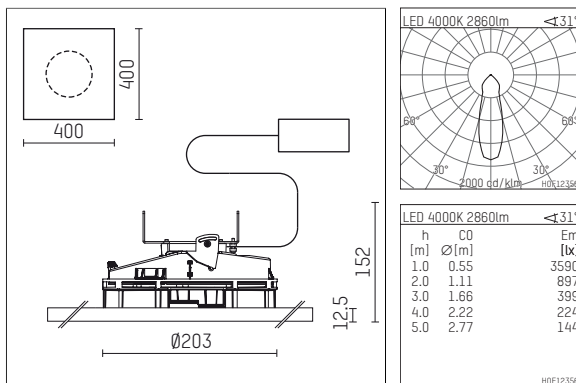

108 330 04 910 PD | white

complx.200 | insider
ceiling recessed luminaire
LED Fortimo Flex | 28 W 4000 K

- ceiling recessed luminaire complx.200 insider
- with plasterboard panel and integrated installation frame
- with LED Fortimo Flex 3000 lm
- colour temperature: 4000 K
- colour rendering index: CRI 80
- L70 / B20 (50.000h)
- SDCM < 3
- net luminous flux: 2860 lm
- total load: 28 W
- luminous efficacy: 102,1 lm/W
- rotationsymmetrical light distribution, medium
- safety cable for reflector module
- darklight reflector of aluminium, mirror finish anodised
- cut of angle: 30 °
- UGR: 18
- with external LED power unit, electronic (DALI), 220-240 V, 0/50/60 Hz
- amplitude dimming
- dimming range: 100-1 %
- power supply: push-wire terminal 2x7x2,5 mm²
- recessing ring of die cast aluminium
- cooling element of aluminium
- length: 400 mm, width: 400 mm, height: 140 mm
- diameter: 203 mm
- recessing depth: 152 mm, ceiling thickness: 12.5 mm
- rotatable 360°, fixable setting
- weight: 0 kg
- protection rating: IP20
- protection class II
- 5 years Hoffmeister warranty
- Made in Germany
- certificates: manufactured according to DIN VDE 0711 / EN 60598, CE
- colour: white (RAL9016)
- 108 330 04 910 PD