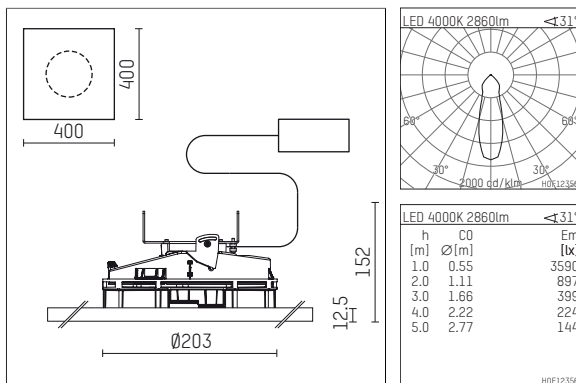

## 108 330 04 910 P | white

complx.200 | insider  
ceiling recessed luminaire  
LED Fortimo Flex | 28 W 4000 K

- ceiling recessed luminaire complx.200 insider
- with plasterboard panel and integrated installation frame
- with LED Fortimo Flex 3000 lm
- colour temperature: 4000 K
- colour rendering index: CRI 80
- L70 / B20 (50.000h)
- SDCM < 3
- net luminous flux: 2860 lm
- total load: 28 W
- luminous efficacy: 102,1 lm/W
- rotationsymmetrical light distribution, medium
- safety cable for reflector module
- darklight reflector of aluminium, mirror finish anodised
- cut of angle: 30 °
- UGR: 18
- with external LED power unit, electronic, 220-240 V, 0/50/60 Hz
- power supply: push-wire terminal 2x5x2,5 mm²
- recessing ring of die cast aluminium
- cooling element of aluminium
- length: 400 mm, width: 400 mm, height: 140 mm
- diameter: 203 mm
- recessing depth: 152 mm, ceiling thickness: 12.5 mm
- rotatable 360°, fixable setting
- weight: 0 kg
- protection rating: IP20
- protection class II
- 5 years Hoffmeister warranty
- Made in Germany
- certificates: manufactured according to DIN VDE 0711 / EN 60598, CE
- colour: white (RAL9016)
- 108 330 04 910 P