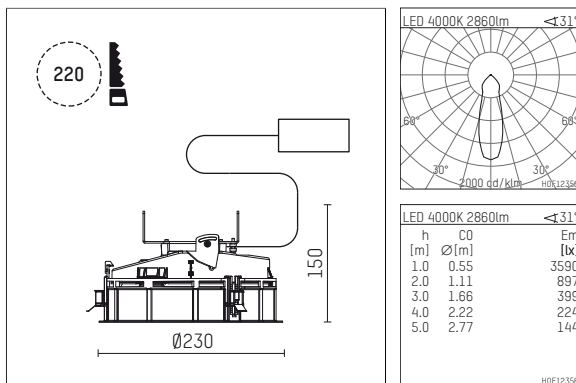

108 330 04 910 RD | white

complx.200 | rim
ceiling recessed luminaire
LED Fortimo Flex | 28 W 4000 K

- ceiling recessed luminaire complx.200 rim
- with a rim projecting over the ceiling
- for installation into suspended ceilings
- with LED Fortimo Flex 3000 lm
- colour temperature: 4000 K
- colour rendering index: CRI 80
- L70 / B20 (50.000h)
- SDCM < 3
- net luminous flux: 2860 lm
- total load: 28 W
- luminous efficacy: 102,1 lm/W
- rotationsymmetrical light distribution, medium
- safety cable for reflector module
- darklight reflector of aluminium, mirror finish anodised
- cut of angle: 30 °
- UGR: 18
- with external LED power unit, electronic (DALI), 220-240 V, 0/50/60 Hz
- amplitude dimming
- dimming range: 100-1 %
- power supply: push-wire terminal 2x7x2,5 mm²
- recessing ring of die cast aluminium
- cooling element of aluminium
- height: 138 mm
- diameter: 230 mm, recessing diameter: 220 mm
- recessing depth: 150 mm, ceiling thickness: 1-35 mm
- rotatable 360°, fixable setting
- weight: 2,05 kg
- protection rating: IP20
- protection class II
- 5 years Hoffmeister warranty
- Made in Germany
- certificates: manufactured according to DIN VDE 0711 / EN 60598, CE
- colour: white (RAL9016)
- 108 330 04 910 RD