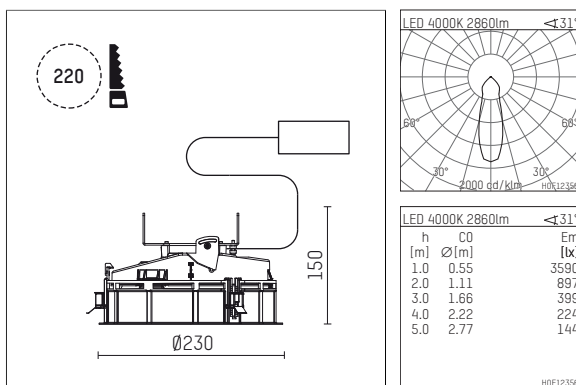

108 330 04 910 R | white

complx.200 | rim
ceiling recessed luminaire
LED Fortimo Flex | 28 W 4000 K

- ceiling recessed luminaire complx.200 rim
- with a rim projecting over the ceiling
- for installation into suspended ceilings
- with LED Fortimo Flex 3000 lm
- colour temperature: 4000 K
- colour rendering index: CRI 80
- L70 / B20 (50.000h)
- SDCM < 3
- net luminous flux: 2860 lm
- total load: 28 W
- luminous efficacy: 102,1 lm/W
- rotationsymmetrical light distribution, medium
- safety cable for reflector module
- darklight reflector of aluminium, mirror finish anodised
- cut of angle: 30 °
- UGR: 18
- with external LED power unit, electronic, 220-240 V, 0/50/60 Hz
- power supply: push-wire terminal 2x5x2,5 mm²
- recessing ring of die cast aluminium
- cooling element of aluminium
- height: 138 mm
- diameter: 230 mm, recessing diameter: 220 mm
- recessing depth: 150 mm, ceiling thickness: 1-35 mm
- rotatable 360°, fixable setting
- weight: 2,05 kg
- protection rating: IP20
- protection class II
- 5 years Hoffmeister warranty
- Made in Germany
- certificates: manufactured according to DIN VDE 0711 / EN 60598, CE
- colour: white (RAL9016)
- 108 330 04 910 R