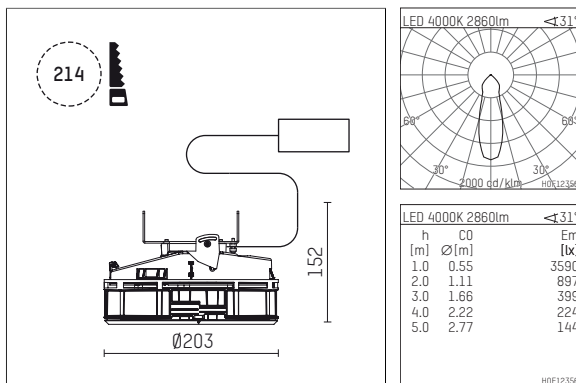

108 330 04 910 SD | white

complx.200 | insider
ceiling recessed luminaire
LED Fortimo Flex | 28 W 4000 K

- ceiling recessed luminaire complx.200 insider
- with ceiling-flush recessing ring
- for plastering into plasterboard ceilings
- with LED Fortimo Flex 3000 lm
- colour temperature: 4000 K
- colour rendering index: CRI 80
- L70 / B20 (50.000h)
- SDCM < 3
- net luminous flux: 2860 lm
- total load: 28 W
- luminous efficacy: 102,1 lm/W
- rotationsymmetrical light distribution, medium
- safety cable for reflector module
- darklight reflector of aluminium, mirror finish anodised
- cut of angle: 30 °
- UGR: 18
- with external LED power unit, electronic (DALI), 220-240 V, 0/50/60 Hz
- amplitude dimming
- dimming range: 100-1 %
- power supply: push-wire terminal 2x7x2,5 mm²
- recessing ring of die cast aluminium
- cooling element of aluminium
- height: 140 mm
- diameter: 203 mm, recessing diameter: 214 mm
- recessing depth: 152 mm, ceiling thickness: for 12.5/15/18/20/25 mm
- rotatable 360°, fixable setting
- weight: 1,99 kg
- protection rating: IP20
- protection class II
- 5 years Hoffmeister warranty
- Made in Germany
- certificates: manufactured according to DIN VDE 0711 / EN 60598, CE
- colour: white (RAL9016)
- 108 330 04 910 SD
