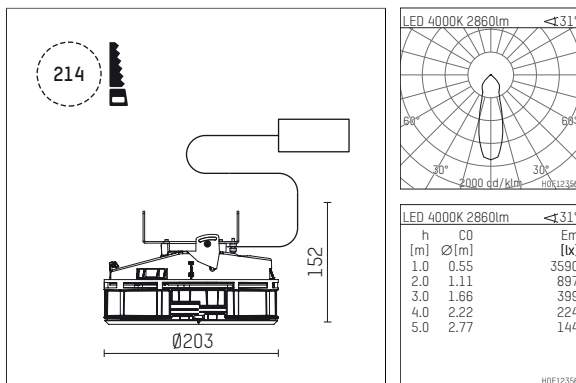

108 330 04 910 S | white

complx.200 | insider
ceiling recessed luminaire
LED Fortimo Flex | 28 W 4000 K

- ceiling recessed luminaire complx.200 insider
- with ceiling-flush recessing ring
- for plastering into plasterboard ceilings
- with LED Fortimo Flex 3000 lm
- colour temperature: 4000 K
- colour rendering index: CRI 80
- L70 / B20 (50.000h)
- SDCM < 3
- net luminous flux: 2860 lm
- total load: 28 W
- luminous efficacy: 102,1 lm/W
- rotationsymmetrical light distribution, medium
- safety cable for reflector module
- darklight reflector of aluminium, mirror finish anodised
- cut of angle: 30 °
- UGR: 18
- with external LED power unit, electronic, 220-240 V, 0/50/60 Hz
- power supply: push-wire terminal 2x5x2,5 mm²
- recessing ring of die cast aluminium
- cooling element of aluminium
- height: 140 mm
- diameter: 203 mm, recessing diameter: 214 mm
- recessing depth: 152 mm, ceiling thickness: for 12.5/15/18/20/25 mm
- rotatable 360°, fixable setting
- weight: 1,99 kg
- protection rating: IP20
- protection class II
- 5 years Hoffmeister warranty
- Made in Germany
- certificates: manufactured according to DIN VDE 0711 / EN 60598, CE
- colour: white (RAL9016)
- 108 330 04 910 S