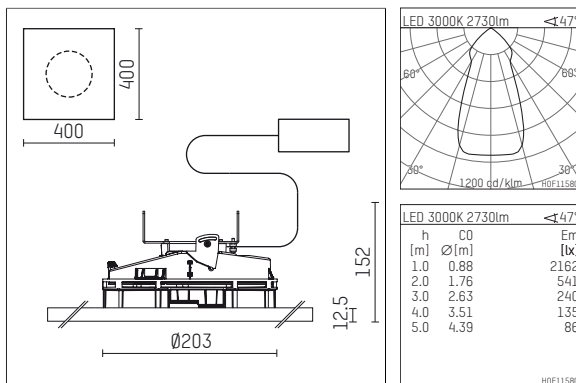

108 331 03 910 PD | white

complx.200 | insider
ceiling recessed luminaire
LED Fortimo Flex | 31 W 3000 K

- ceiling recessed luminaire complx.200 insider
- with plasterboard panel and integrated installation frame
- with LED Fortimo Flex 3000 lm
- colour temperature: 3000 K
- colour rendering index: CRI 80
- L70 / B20 (50.000h)
- SDCM < 3
- net luminous flux: 2730 lm
- total load: 31 W
- luminous efficacy: 88,1 lm/W
- rotationsymmetrical light distribution, flood
- safety cable for reflector module
- darklight reflector of aluminium, mirror finish anodised
- cut of angle: 30 °
- UGR: 19
- with external LED power unit, electronic (DALI), 220-240 V, 0/50/60 Hz
- amplitude dimming
- dimming range: 100-1 %
- power supply: push-wire terminal 2x7x2,5 mm²
- recessing ring of die cast aluminium
- cooling element of aluminium
- length: 400 mm, width: 400 mm, height: 140 mm
- diameter: 203 mm
- recessing depth: 152 mm, ceiling thickness: 12.5 mm
- rotatable 360°, fixable setting
- weight: 0 kg
- protection rating: IP20
- protection class II
- 5 years Hoffmeister warranty
- Made in Germany
- certificates: manufactured according to DIN VDE 0711 / EN 60598, CE
- colour: white (RAL9016)
- 108 331 03 910 PD