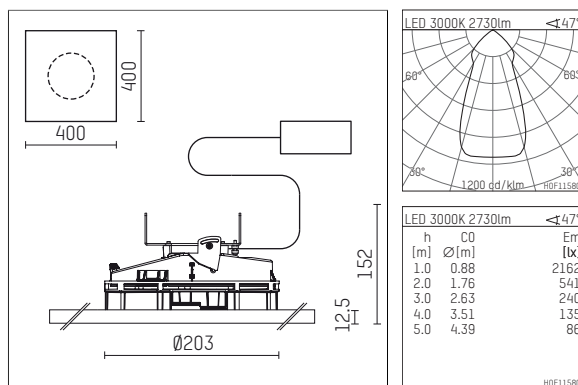

108 331 03 910 P | white

complx.200 | insider
ceiling recessed luminaire
LED Fortimo Flex | 31 W 3000 K

- ceiling recessed luminaire complx.200 insider
- with plasterboard panel and integrated installation frame
- with LED Fortimo Flex 3000 lm
- colour temperature: 3000 K
- colour rendering index: CRI 80
- L70 / B20 (50.000h)
- SDCM < 3
- net luminous flux: 2730 lm
- total load: 31 W
- luminous efficacy: 88,1 lm/W
- rotationsymmetrical light distribution, flood
- safety cable for reflector module
- darklight reflector of aluminium, mirror finish anodised
- cut of angle: 30 °
- UGR: 19
- with external LED power unit, electronic, 220-240 V, 0/50/60 Hz
- power supply: push-wire terminal 2x5x2,5 mm²
- recessing ring of die cast aluminium
- cooling element of aluminium
- length: 400 mm, width: 400 mm, height: 140 mm
- diameter: 203 mm
- recessing depth: 152 mm, ceiling thickness: 12.5 mm
- rotatable 360°, fixable setting
- weight: 0 kg
- protection rating: IP20
- protection class II
- 5 years Hoffmeister warranty
- Made in Germany
- certificates: manufactured according to DIN VDE 0711 / EN 60598, CE
- colour: white (RAL9016)
- 108 331 03 910 P