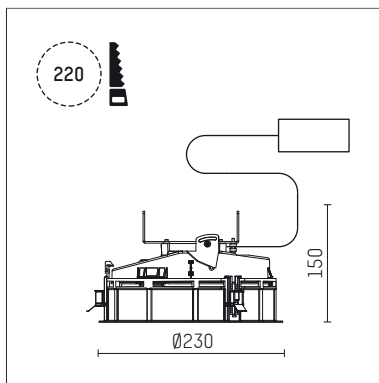

108 331 03 910 RD | white

complx.200 | rim
ceiling recessed luminaire
LED Fortimo Flex | 31 W 3000 K

- ceiling recessed luminaire complx.200 rim
- with a rim projecting over the ceiling
- for installation into suspended ceilings
- with LED Fortimo Flex 3000 lm
- colour temperature: 3000 K
- colour rendering index: CRI 80
- L70 / B20 (50.000h)
- SDCM < 3
- net luminous flux: 2730 lm
- total load: 31 W
- luminous efficacy: 88,1 lm/W
- rotationsymmetrical light distribution, flood
- safety cable for reflector module
- darklight reflector of aluminium, mirror finish anodised
- cut of angle: 30 °
- UGR: 19
- with external LED power unit, electronic (DALI), 220-240 V, 0/50/60 Hz
- amplitude dimming
- dimming range: 100-1 %
- power supply: push-wire terminal 2x7x2,5 mm²
- recessing ring of die cast aluminium
- cooling element of aluminium
- height: 138 mm
- diameter: 230 mm, recessing diameter: 220 mm
- recessing depth: 150 mm, ceiling thickness: 1-35 mm
- rotatable 360°, fixable setting
- weight: 2,05 kg
- protection rating: IP20
- protection class II
- 5 years Hoffmeister warranty
- Made in Germany
- certificates: manufactured according to DIN VDE 0711 / EN 60598, CE
- colour: white (RAL9016)
- 108 331 03 910 RD