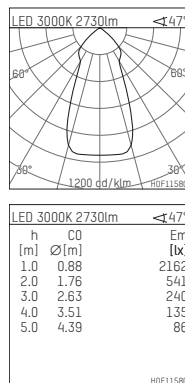

108 331 03 910 RD | white

complx.200 | rim
ceiling recessed luminaire
LED Fortimo Flex | 31 W 3000 K

- ceiling recessed luminaire complx.200 rim
- with a rim projecting over the ceiling
- for installation into suspended ceilings
- with LED Fortimo Flex 3000 lm
- colour temperature: 3000 K
- colour rendering index: CRI 80
- L70 / B20 (50.000h)
- SDCM < 3
- net luminous flux: 2730 lm
- total load: 31 W
- luminous efficacy: 88,1 lm/W
- rotationsymmetrical light distribution, flood
- safety cable for reflector module
- darklight reflector of aluminium, mirror finish anodised
- cut of angle: 30 °
- UGR: 19
- with external LED power unit, electronic (DALI), 220-240 V, 0/50/60 Hz
- amplitude dimming
- dimming range: 100-1 %
- power supply: push-wire terminal 2x7x2,5 mm²
- recessing ring of die cast aluminium
- cooling element of aluminium
- height: 138 mm
- diameter: 230 mm, recessing diameter: 220 mm
- recessing depth: 150 mm, ceiling thickness: 1-35 mm
- rotatable 360°, fixable setting
- weight: 2,05 kg
- protection rating: IP20
- protection class II
- 5 years Hoffmeister warranty
- Made in Germany
- certificates: manufactured according to DIN VDE 0711 / EN 60598, CE
- colour: white (RAL9016)
- 108 331 03 910 RD