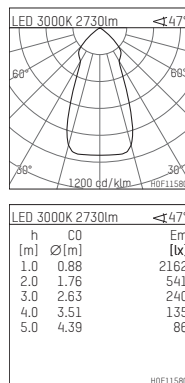

108 331 03 910 R | white

complx.200 | rim
ceiling recessed luminaire
LED Fortimo Flex | 31 W 3000 K

- ceiling recessed luminaire complx.200 rim
- with a rim projecting over the ceiling
- for installation into suspended ceilings
- with LED Fortimo Flex 3000 lm
- colour temperature: 3000 K
- colour rendering index: CRI 80
- L70 / B20 (50.000h)
- SDCM < 3
- net luminous flux: 2730 lm
- total load: 31 W
- luminous efficacy: 88,1 lm/W
- rotationsymmetrical light distribution, flood
- safety cable for reflector module
- darklight reflector of aluminium, mirror finish anodised
- cut of angle: 30 °
- UGR: 19
- with external LED power unit, electronic, 220-240 V, 0/50/60 Hz
- power supply: push-wire terminal 2x5x2,5 mm²
- recessing ring of die cast aluminium
- cooling element of aluminium
- height: 138 mm
- diameter: 230 mm, recessing diameter: 220 mm
- recessing depth: 150 mm, ceiling thickness: 1-35 mm
- rotatable 360°, fixable setting
- weight: 2,05 kg
- protection rating: IP20
- protection class II
- 5 years Hoffmeister warranty
- Made in Germany
- certificates: manufactured according to DIN VDE 0711 / EN 60598, CE
- colour: white (RAL9016)
- 108 331 03 910 R