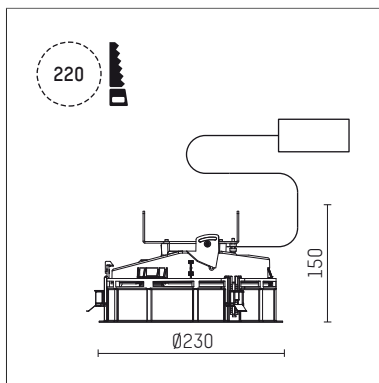

108 331 03 910 R | white

complx.200 | rim
ceiling recessed luminaire
LED Fortimo Flex | 31 W 3000 K

- ceiling recessed luminaire complx.200 rim
- with a rim projecting over the ceiling
- for installation into suspended ceilings
- with LED Fortimo Flex 3000 lm
- colour temperature: 3000 K
- colour rendering index: CRI 80
- L70 / B20 (50.000h)
- SDCM < 3
- net luminous flux: 2730 lm
- total load: 31 W
- luminous efficacy: 88,1 lm/W
- rotationsymmetrical light distribution, flood
- safety cable for reflector module
- darklight reflector of aluminium, mirror finish anodised
- cut of angle: 30 °
- UGR: 19
- with external LED power unit, electronic, 220-240 V, 0/50/60 Hz
- power supply: push-wire terminal 2x5x2,5 mm²
- recessing ring of die cast aluminium
- cooling element of aluminium
- height: 138 mm
- diameter: 230 mm, recessing diameter: 220 mm
- recessing depth: 150 mm, ceiling thickness: 1-35 mm
- rotatable 360°, fixable setting
- weight: 2,05 kg
- protection rating: IP20
- protection class II
- 5 years Hoffmeister warranty
- Made in Germany
- certificates: manufactured according to DIN VDE 0711 / EN 60598, CE
- colour: white (RAL9016)
- 108 331 03 910 R