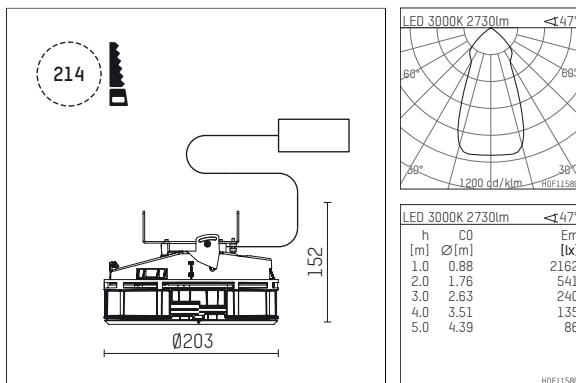

108 331 03 910 SD | white

complx.200 | insider
ceiling recessed luminaire
LED Fortimo Flex | 31 W 3000 K

- ceiling recessed luminaire complx.200 insider
- with ceiling-flush recessing ring
- for plastering into plasterboard ceilings
- with LED Fortimo Flex 3000 lm
- colour temperature: 3000 K
- colour rendering index: CRI 80
- L70 / B20 (50.000h)
- SDCM < 3
- net luminous flux: 2730 lm
- total load: 31 W
- luminous efficacy: 88,1 lm/W
- rotationsymmetrical light distribution, flood
- safety cable for reflector module
- darklight reflector of aluminium, mirror finish anodised
- cut of angle: 30 °
- UGR: 19
- with external LED power unit, electronic (DALI), 220-240 V, 0/50/60 Hz
- amplitude dimming
- dimming range: 100-1 %
- power supply: push-wire terminal 2x7x2,5 mm²
- recessing ring of die cast aluminium
- cooling element of aluminium
- height: 140 mm
- diameter: 203 mm, recessing diameter: 214 mm
- recessing depth: 152 mm, ceiling thickness: for 12.5/15/18/20/25 mm
- rotatable 360°, fixable setting
- weight: 2,7 kg
- protection rating: IP20
- protection class II
- 5 years Hoffmeister warranty
- Made in Germany
- certificates: manufactured according to DIN VDE 0711 / EN 60598, CE
- colour: white (RAL9016)
- 108 331 03 910 SD
