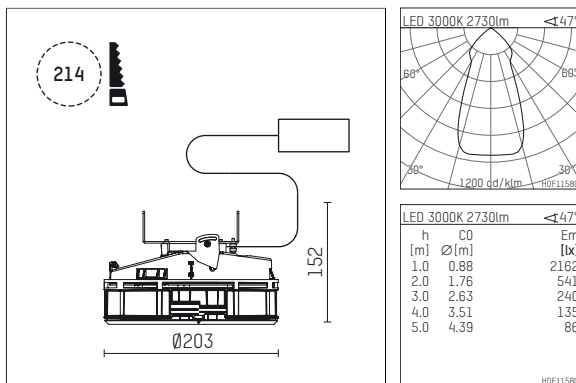

## 108 331 03 910 S | white

complx.200 | insider  
ceiling recessed luminaire  
LED Fortimo Flex | 31 W 3000 K

- ceiling recessed luminaire complx.200 insider
- with ceiling-flush recessing ring
- for plastering into plasterboard ceilings
- with LED Fortimo Flex 3000 lm
- colour temperature: 3000 K
- colour rendering index: CRI 80
- L70 / B20 (50.000h)
- SDCM < 3
- net luminous flux: 2730 lm
- total load: 31 W
- luminous efficacy: 88,1 lm/W
- rotationsymmetrical light distribution, flood
- safety cable for reflector module
- darklight reflector of aluminium, mirror finish anodised
- cut of angle: 30 °
- UGR: 19
- with external LED power unit, electronic, 220-240 V, 0/50/60 Hz
- power supply: push-wire terminal 2x5x2,5 mm²
- recessing ring of die cast aluminium
- cooling element of aluminium
- height: 140 mm
- diameter: 203 mm, recessing diameter: 214 mm
- recessing depth: 152 mm, ceiling thickness: for 12.5/15/18/20/25 mm
- rotatable 360°, fixable setting
- weight: 1,99 kg
- protection rating: IP20
- protection class II
- 5 years Hoffmeister warranty
- Made in Germany
- certificates: manufactured according to DIN VDE 0711 / EN 60598, CE
- colour: white (RAL9016)
- 108 331 03 910 S