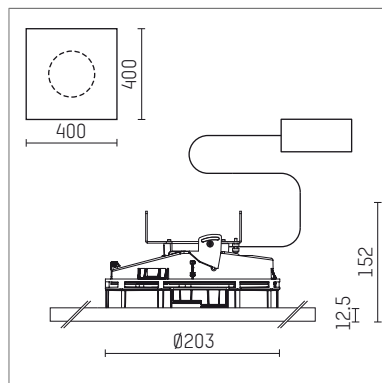

108 331 04 910 PD | white

complx.200 | insider
ceiling recessed luminaire
LED Fortimo Flex | 28 W 4000 K

- ceiling recessed luminaire complx.200 insider
- with plasterboard panel and integrated installation frame
- with LED Fortimo Flex 3000 lm
- colour temperature: 4000 K
- colour rendering index: CRI 80
- L70 / B20 (50.000h)
- SDCM < 3
- total load: 28 W
- rotationsymmetrical light distribution, flood
- safety cable for reflector module
- darklight reflector of aluminium, mirror finish anodised
- cut of angle: 30 °
- with external LED power unit, electronic (DALI), 220-240 V, 0/50/60 Hz
- amplitude dimming
- dimming range: 100-1 %
- power supply: push-wire terminal 2x7x2,5 mm²
- recessing ring of die cast aluminium
- cooling element of aluminium
- length: 400 mm, width: 400 mm, height: 140 mm
- diameter: 203 mm
- recessing depth: 152 mm, ceiling thickness: 12.5 mm
- rotatable 360°, fixable setting
- weight: 0 kg
- protection rating: IP20
- protection class II
- 5 years Hoffmeister warranty
- Made in Germany
- certificates: manufactured according to DIN VDE 0711 / EN 60598, CE
- colour: white (RAL9016)
- 108 331 04 910 PD