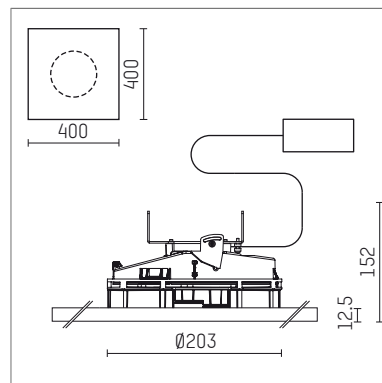

108 331 04 910 P | white

complx.200 | insider
ceiling recessed luminaire
LED Fortimo Flex | 28 W 4000 K

- ceiling recessed luminaire complx.200 insider
- with plasterboard panel and integrated installation frame
- with LED Fortimo Flex 3000 lm
- colour temperature: 4000 K
- colour rendering index: CRI 80
- L70 / B20 (50.000h)
- SDCM < 3
- total load: 28 W
- rotationsymmetrical light distribution, flood
- safety cable for reflector module
- darklight reflector of aluminium, mirror finish anodised
- cut of angle: 30 °
- with external LED power unit, electronic, 220-240 V, 0/50/60 Hz
- power supply: push-wire terminal 2x5x2,5 mm²
- recessing ring of die cast aluminium
- cooling element of aluminium
- length: 400 mm, width: 400 mm, height: 140 mm
- diameter: 203 mm
- recessing depth: 152 mm, ceiling thickness: 12.5 mm
- rotatable 360°, fixable setting
- weight: 0 kg
- protection rating: IP20
- protection class II
- 5 years Hoffmeister warranty
- Made in Germany
- certificates: manufactured according to DIN VDE 0711 / EN 60598, CE
- colour: white (RAL9016)
- 108 331 04 910 P