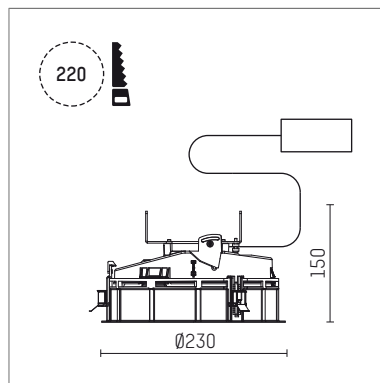

108 331 04 910 RD | white

complx.200 | rim
ceiling recessed luminaire
LED Fortimo Flex | 28 W 4000 K

- ceiling recessed luminaire complx.200 rim
- with a rim projecting over the ceiling
- for installation into suspended ceilings
- with LED Fortimo Flex 3000 lm
- colour temperature: 4000 K
- colour rendering index: CRI 80
- L70 / B20 (50.000h)
- SDCM < 3
- total load: 28 W
- rotationsymmetrical light distribution, flood
- safety cable for reflector module
- darklight reflector of aluminium, mirror finish anodised
- cut of angle: 30 °
- with external LED power unit, electronic (DALI), 220-240 V, 0/50/60 Hz
- amplitude dimming
- dimming range: 100-1 %
- power supply: push-wire terminal 2x7x2,5 mm²
- recessing ring of die cast aluminium
- cooling element of aluminium
- height: 138 mm
- diameter: 230 mm, recessing diameter: 220 mm
- recessing depth: 150 mm, ceiling thickness: 1-35 mm
- rotatable 360°, fixable setting
- weight: 2,05 kg
- protection rating: IP20
- protection class II
- 5 years Hoffmeister warranty
- Made in Germany
- certificates: manufactured according to DIN VDE 0711 / EN 60598, CE
- colour: white (RAL9016)
- 108 331 04 910 RD