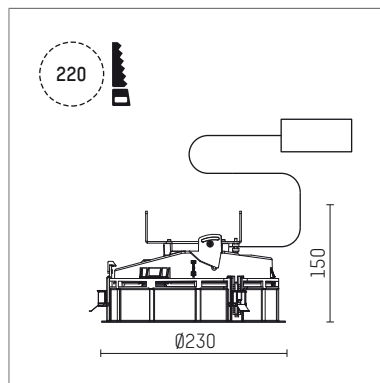

## 108 331 04 910 R | white

complx.200 | rim  
ceiling recessed luminaire  
LED Fortimo Flex | 28 W 4000 K

- ceiling recessed luminaire complx.200 rim
- with a rim projecting over the ceiling
- for installation into suspended ceilings
- with LED Fortimo Flex 3000 lm
- colour temperature: 4000 K
- colour rendering index: CRI 80
- L70 / B20 (50.000h)
- SDCM < 3
- total load: 28 W
- rotationsymmetrical light distribution, flood
- safety cable for reflector module
- darklight reflector of aluminium, mirror finish anodised
- cut of angle: 30 °
- with external LED power unit, electronic, 220-240 V, 0/50/60 Hz
- power supply: push-wire terminal 2x5x2,5 mm<sup>2</sup>
- recessing ring of die cast aluminium
- cooling element of aluminium
- height: 138 mm
- diameter: 230 mm, recessing diameter: 220 mm
- recessing depth: 150 mm, ceiling thickness: 1-35 mm
- rotatable 360°, fixable setting
- weight: 2,05 kg
- protection rating: IP20
- protection class II
- 5 years Hoffmeister warranty
- Made in Germany
- certificates: manufactured according to DIN VDE 0711 / EN 60598, CE
- colour: white (RAL9016)
- 108 331 04 910 R