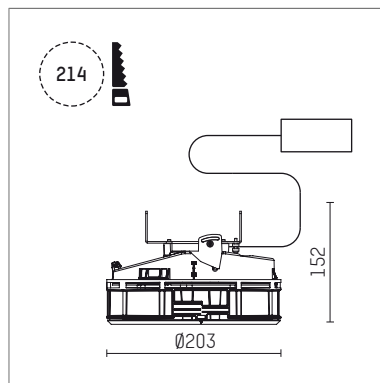

## 108 331 04 910 SD | white

complx.200 | insider  
ceiling recessed luminaire  
LED Fortimo Flex | 28 W 4000 K

- ceiling recessed luminaire complx.200 insider
- with ceiling-flush recessing ring
- for plastering into plasterboard ceilings
- with LED Fortimo Flex 3000 lm
- colour temperature: 4000 K
- colour rendering index: CRI 80
- L70 / B20 (50.000h)
- SDCM < 3
- total load: 28 W
- rotationsymmetrical light distribution, flood
- safety cable for reflector module
- darklight reflector of aluminium, mirror finish anodised
- cut of angle: 30 °
- with external LED power unit, electronic (DALI), 220-240 V, 0/50/60 Hz
- amplitude dimming
- dimming range: 100-1 %
- power supply: push-wire terminal 2x7x2,5 mm<sup>2</sup>
- recessing ring of die cast aluminium
- cooling element of aluminium
- height: 140 mm
- diameter: 203 mm, recessing diameter: 214 mm
- recessing depth: 152 mm, ceiling thickness: for 12.5/15/18/20/25 mm
- rotatable 360°, fixable setting
- weight: 1,99 kg
- protection rating: IP20
- protection class II
- 5 years Hoffmeister warranty
- Made in Germany
- certificates: manufactured according to DIN VDE 0711 / EN 60598, CE
- colour: white (RAL9016)
- 108 331 04 910 SD