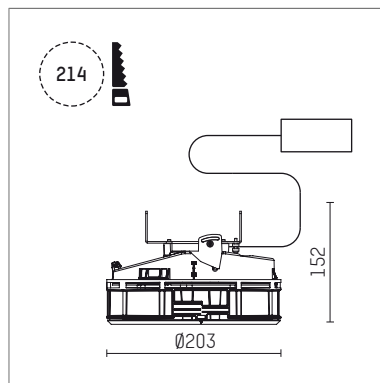

108 331 04 910 S | white

complx.200 | insider
ceiling recessed luminaire
LED Fortimo Flex | 28 W 4000 K

- ceiling recessed luminaire complx.200 insider
- with ceiling-flush recessing ring
- for plastering into plasterboard ceilings
- with LED Fortimo Flex 3000 lm
- colour temperature: 4000 K
- colour rendering index: CRI 80
- L70 / B20 (50.000h)
- SDCM < 3
- total load: 28 W
- rotationsymmetrical light distribution, flood
- safety cable for reflector module
- darklight reflector of aluminium, mirror finish anodised
- cut of angle: 30 °
- with external LED power unit, electronic, 220-240 V, 0/50/60 Hz
- power supply: push-wire terminal 2x5x2,5 mm²
- recessing ring of die cast aluminium
- cooling element of aluminium
- height: 140 mm
- diameter: 203 mm, recessing diameter: 214 mm
- recessing depth: 152 mm, ceiling thickness: for 12.5/15/18/20/25 mm
- rotatable 360°, fixable setting
- weight: 1,99 kg
- protection rating: IP20
- protection class II
- 5 years Hoffmeister warranty
- Made in Germany
- certificates: manufactured according to DIN VDE 0711 / EN 60598, CE
- colour: white (RAL9016)
- 108 331 04 910 S
